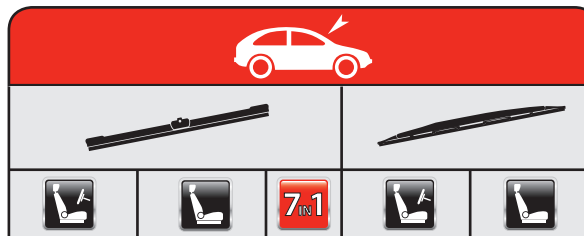

CR1211

CR1211

CR1211

CR1211 + CR1212

EASYVISION

FORD

B-MAX (JK)	10/12→								
C-MAX (DM2)	02/07→								
C-MAX II (DXA/CB7, DXA/CEU)	12/10→								
COUGAR (EC_)	08/98→12/01								
ECOSPORT	09/11→								
ESCORT CLASSIC (AAL, ABL)	10/98→07/00								
ESCORT CLASSIC Turnier (ANL)	02/99→07/00								
ESCORT V (GAL)	07/90→12/92								
ESCORT V Convertible (ALL)	07/90→12/92								
ESCORT V Estate (GAL, AVL)	07/90→12/92								
ESCORT VI Estate (GAL)	09/92→01/95								
ESCORT VI (GAL)	09/92→09/96								
ESCORT VI Convertible (ALL)	12/92→01/95								
ESCORT VI Saloon (GAL)	08/93→01/95								
ESCORT VII Saloon (GAL, AFL)	01/95→02/99								
ESCORT VII (GAL, AAL, ABL)	01/95→10/02								
ESCORT VII Estate (GAL, ANL)	01/95→10/02								
ESCORT VII Convertible (ALL)	02/95→08/00								
FIESTA IV (JA_, JB_)	08/95→09/02								
FIESTA V (JH_, JD_)	11/01→03/10								
FIESTA VI	06/08→								
FIESTA Saloon	04/10→								
FOCUS (DAW, DBW)	10/98→12/07								
FOCUS Estate (DNW)	02/99→12/07								
FOCUS Saloon (DFW)	02/99→12/07								
FOCUS C-MAX	10/03→03/07								
FOCUS II (DA_)	07/04→09/12								
FOCUS II Estate (DA_)	07/04→09/12								
FOCUS II Saloon (DA_)	04/05→								
FOCUS II Convertible	10/06→								

FORD