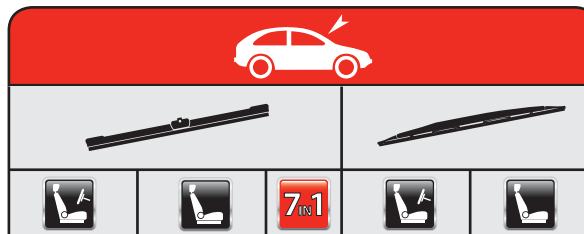

CR1211

CR1211

CR1211 + CR1212

CR1209

EASYVISION