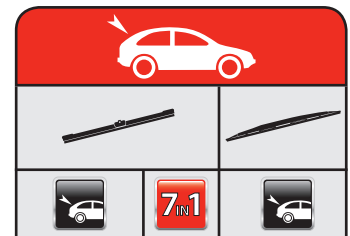

CR1209

CR1207

EASYVISION

FORD

B-MAX (JK)	10/12→								
C-MAX (DM2)	02/07→								
C-MAX II (DXA/CB7, DXA/CEU)	12/10→								
COUGAR (EC_)	08/98→12/01								
ECOSPORT	09/11→								
ESCORT CLASSIC (AAL, ABL)	10/98→07/00								
ESCORT CLASSIC Turnier (ANL)	02/99→07/00								
ESCORT V (GAL)	07/90→12/92								
ESCORT V Convertible (ALL)	07/90→12/92								
ESCORT V Estate (GAL, AVL)	07/90→12/92								
ESCORT VI Estate (GAL)	09/92→01/95								
ESCORT VI (GAL)	09/92→09/96								
ESCORT VI Convertible (ALL)	12/92→01/95								
ESCORT VI Saloon (GAL)	08/93→01/95								
ESCORT VII Saloon (GAL, AFL)	01/95→02/99								
ESCORT VII (GAL, AAL, ABL)	01/95→10/02								
ESCORT VII Estate (GAL, ANL)	01/95→10/02								
ESCORT VII Convertible (ALL)	02/95→08/00								
FIESTA IV (JA_, JB_)	08/95→09/02								
FIESTA V (JH_, JD_)	11/01→03/10								
FIESTA VI	06/08→								
FIESTA Saloon	04/10→								
FOCUS (DAW, DBW)	10/98→12/07								
FOCUS Estate (DNW)	02/99→12/07								
FOCUS Saloon (DFW)	02/99→12/07								
FOCUS C-MAX	10/03→03/07								
FOCUS II (DA_)	07/04→09/12								
FOCUS II Estate (DA_)	07/04→09/12								
FOCUS II Saloon (DA_)	04/05→								
FOCUS II Convertible	10/06→								

FORD