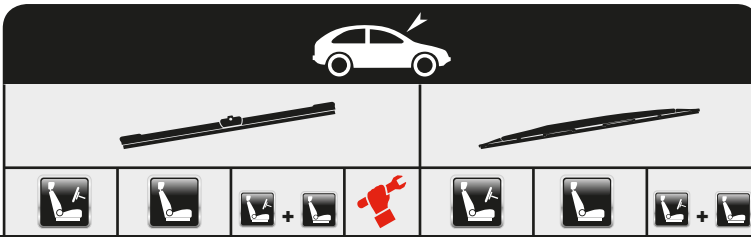

## ...PEUGEOT

|                                      |             |       |       |          |   |      |     |        |
|--------------------------------------|-------------|-------|-------|----------|---|------|-----|--------|
| PARTNER Combispace (5F)<br>+ Spoiler | 05/96→12/15 |       |       |          |   | A55  | A55 |        |
|                                      |             |       |       |          |   | AS55 |     | AS5555 |
| PARTNER Tepee                        | 04/08→      |       |       |          |   |      |     |        |
|                                      |             | AFL65 | AFL40 | AFL6540A | A |      |     |        |
| RCZ                                  | 03/10→      |       |       |          |   |      |     |        |
|                                      |             | AFL65 | AFR65 | AFU6565A | A |      |     |        |