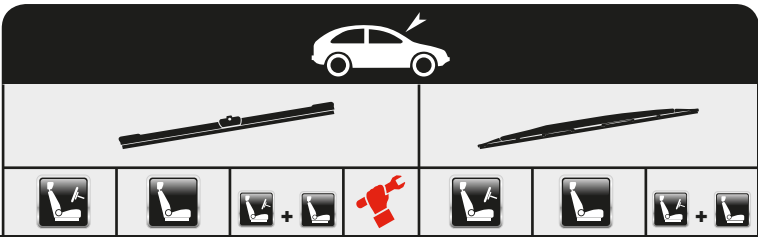

MERCEDES-BENZ

...MERCEDES-BENZ

A-CLASS (W176)	06/12→												
		AFL60	AFL48	AFL6048B	B								
AMG GT / GT S (C190)	10/14→												
		AFL50	AFL50		E								
AMG GT Roadster (R190)	11/16→												
		AFL50	AFL50		E								
B-CLASS (W245)	03/05→11/11												
		AFL65	AFR58	AFU6558B	B							AP28	
B-CLASS (W246, W242)	10/11→												
		AFL65	AFL48	AFL6548B	B								
C-CLASS (W203)	05/00→08/07												
→06/03 + Spoiler												ASC6055	
07/03→				AFL5555K	K								
C-CLASS (W204)	01/07→01/14												
→02/13		AFL60	AFL60	AFL6060E	E, D								
03/13→		AFL60	AFL60	AFL6060A	A								
C-CLASS (W205)	07/13→												
		AFL55	AFL53	AFL5553B	B								
C-CLASS Coupe (CL203)	03/01→06/11												
→06/03 + Spoiler												ASC6055	
07/03→				AFL5555K	K								
C-CLASS Coupe (C204)	01/11→												
→02/13		AFL60	AFL60	AFL6060E	E, D								
03/13→		AFL60	AFL60	AFL6060A	A								
C-CLASS Estate (S202)	06/96→03/01												
x1								A61					A41
C-CLASS T-Model (S203)	03/01→08/07												
→06/03 + Spoiler												ASC6055	
07/03→				AFL5555K	K								
C-CLASS T-Model (S204)	08/07→08/14												
→02/13		AFL60	AFL60	AFL6060E	E, D							AP28	
03/13→		AFL60	AFL60	AFL6060A	A								
C-CLASS T-Model (S205)	09/14→												
		AFL55	AFL53	AFL5553B	B								
CITAN Combi (415)	11/12→								A55	A55			AP34
		AFL58	AFL53	AFL5853G	G								A33
CLA Coupe (C117)	01/13→												
		AFL60	AFL48	AFL6048B	B								
CLA Shooting Brake (X117)	01/15→												
		AFL60	AFL48	AFL6048B	B								
CLC-CLASS (CL203)	05/08→06/11												
				AFL5555K	K								
CLK (C208)	06/97→09/02								A61				

A CR1211 CR1206
B CR1211 CR1203 CR1214
C CR1211 CR1203 CR1214
D CR1208
E CR1202 CR1213
F CR1209
G CR1207
H Special
J Special
K Special
L Special
M CR3007