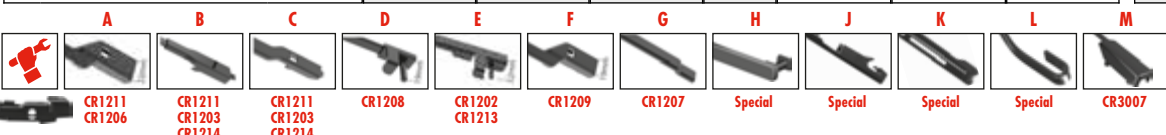

MERCEDES-BENZ

A-CLASS (W168)	07/97→08/04							
+ Spoiler						A65	A60	
						AS65	AS60	
A-CLASS (W169)	09/04→06/12							
		AFL65	AFR58	AFU6558B	B