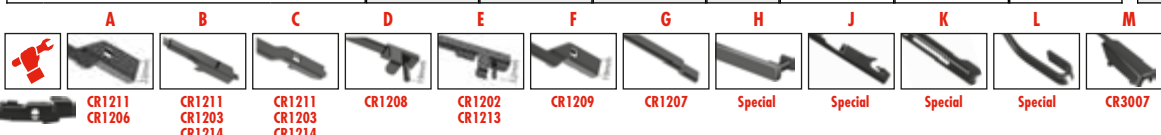

IVECO

DAILY CITYS Bus	06/14→10/16	AFL63	AFL63		B			
DAILY III Box Body / Estate	11/97→10/09					A60	A60	
DAILY III Bus	05/99→05/06					A60	A60	
DAILY III Platform/Chassis	03/98→10/09					A60	A60	
DAILY IV Box Body / Estate	05/06→03/12					AW60	AW60	AW6060
DAILY IV Bus	05/06→08/11					AW60	AW60	AW6060
DAILY IV Dumptruck	05/06→08/11					AW60	AW60	AW6060
DAILY IV Platform/Chassis	05/06→09/11					AW60	AW60	AW6060
DAILY V Box Body / Estate	09/11→02/14					AW60	AW60	AW6060
DAILY V Dumptruck	09/11→02/14					AW60	AW60	AW6060
DAILY V Platform/Chassis	09/11→02/14					AW60	AW60	AW6060
DAILY VI Box Body / Estate	03/14→	AFL63	AFL63		B			
DAILY VI Platform/Chassis	03/14→	AFL63	AFL63		B			
DAILY LINE Bus	06/14→	AFL63	AFL63		B			
DAILY TOURYS Bus	06/14→	AFL63	AFL63		B			
MASSIF Single Cab	10/08→02/11					A45	A41	

ISUZU

IVECO