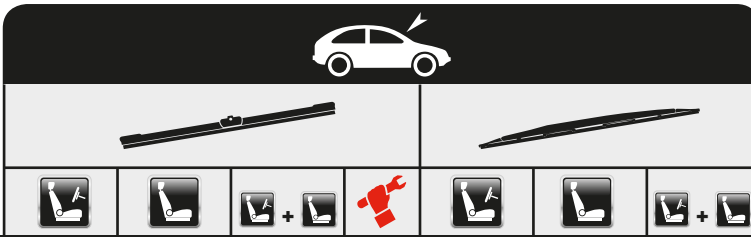

Special

Special

Special

CR3007

**...MAZDA**

|                                 |             |  |  |          |   |       |       |        |
|---------------------------------|-------------|--|--|----------|---|-------|-------|--------|
| BT-50 Pickup (B22, B32, UP, UR) | 11/11→      |  |  |          |   | A45   | A45   |        |
| CX-3 (DK)                       | 01/15→      |  |  |          |   |       |       |        |
| Hybrid Blade                    |             |  |  | AFL5345L | L |       |       |        |
|                                 |             |  |  |          |   | AHL55 | AHL45 |        |
| CX-5 (KE, GH)                   | 11/11→      |  |  |          |   |       |       |        |
| Hybrid Blade                    |             |  |  | AFL6045L | L |       |       |        |
|                                 |             |  |  |          |   | AHL60 | AHL45 |        |
| CX-7 (ER)                       | 06/06→12/14 |  |  |          |   |       |       |        |
| Hybrid Blade                    |             |  |  | AFL6540L | L |       |       |        |
|                                 |             |  |  |          |   | AHL65 | AHL40 |        |
| CX-9 (TB)                       | 01/07→      |  |  |          |   |       |       |        |
| Hybrid Blade                    |             |  |  | AFL6540L | L |       |       |        |
|                                 |             |  |  |          |   | AHL65 | AHL40 |        |
| DEMIO (DW)                      | 01/96→07/03 |  |  |          |   | A51   | A41   |        |
| + Spoiler                       |             |  |  |          |   | AS51  |       |        |
| E-SERIE MPV (SG)                | 06/95→10/01 |  |  |          |   | A41   | A41   |        |
| MPV II (LW)                     | 08/99→02/06 |  |  |          |   | A60   | A60   |        |
| MX-5 II (NB)                    | 01/98→10/05 |  |  |          |   | A45   | A45   |        |
| + Spoiler                       |             |  |  |          |   | AS45  |       | AS4545 |
| MX-5 III (NC)                   | 03/05→12/14 |  |  |          |   | A45   | A45   |        |
| + Spoiler                       |             |  |  |          |   | AS45  |       | AS4545 |
| MX-5 IV (ND)                    | 04/15→      |  |  |          |   |       |       |        |
| Hybrid Blade                    |             |  |  |          |   | AHL45 | AHL45 |        |
| MX-5 RF Targa (ND)              | 10/16→      |  |  |          |   |       |       |        |
| Hybrid Blade                    |             |  |  |          |   | AHL45 | AHL45 |        |
| PREMACY (CP)                    | 07/99→03/05 |  |  |          |   | A60   | A41   |        |
| RX 8 (SE17)                     | 10/03→06/12 |  |  |          |   | A51   | A45   |        |
| + Spoiler                       |             |  |  |          |   | AS51  |       | AS5145 |
| TRIBUTE (EP)                    | 03/00→05/08 |  |  |          |   | A48   | A48   |        |
| + Spoiler                       |             |  |  |          |   | AS48  |       | AS4848 |