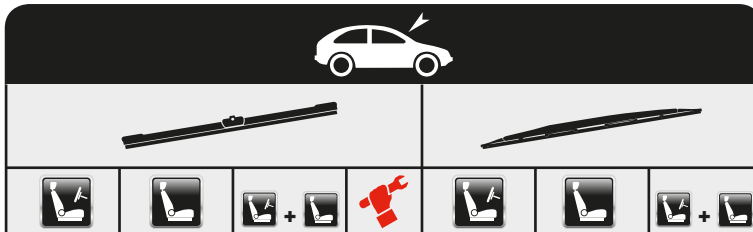

...LANCIA

LYBRA (839_)	07/99→10/05					A55	A53	
+ Spoiler						AS55		
								ASC5553
LYBRA SW (839_)	07/99→10/05					A55	A53	
+ Spoiler						AS55		
								ASC5553
MUSA (350_)	10/04→09/12					A55	A41	A5840
→09/07								
10/07→		AFL58	AFL38		A			
PHEDRA (179_)	09/02→11/10					AW65	AW65	
								AP35
THEMA (LX_)	09/11→							
Hybrid Blade				AFL6053L	L			
						AHL60	AHL50	
THESIS (841_)	07/02→07/09					A65	A51	
+ Spoiler						AS65		
VOYAGER MPV (RT_)	09/11→12/14					A65	A51	
+ Spoiler						AS65		AP40
Y (840_)	11/95→09/03					A58	A41	A5841
								R38
								A380R
YPSILON (843_)	10/03→12/11					A60	A41	
+ Spoiler						AS60		R33
								A339R
YPSILON (312_)	05/11→							
		AFL60	AFL38	AFL6038A	A			
ZETA (22_)	05/95→09/02					A65	A51	
+ Spoiler						AS65		A41

LAND ROVER

DEFENDER Pickup (LD_)	10/95→02/16					A33	A33	
DISCOVERY II (LT_)	10/98→08/04							A5050
								R53
DISCOVERY III (LA_)	07/04→09/09							
				AFU5555	L			A41
DISCOVERY IV (LA_)	09/09→							
				AFU5555	L			A41
DISCOVERY SPORT (LC_)	09/14→							
Hybrid Blade						AHL65	AHL50	
FREELANDER (LN_)	02/98→10/06					A55	A53	
+ Spoiler						AS55		AP37
FREELANDER 2 (LF_)	10/06→10/14							
		AFL60	AFL48	AFL6048B	B			A36
FREELANDER Soft Top (LN_)	02/98→10/06					A55	A53	
+ Spoiler						AS55		

LANCIA
LAND ROVER