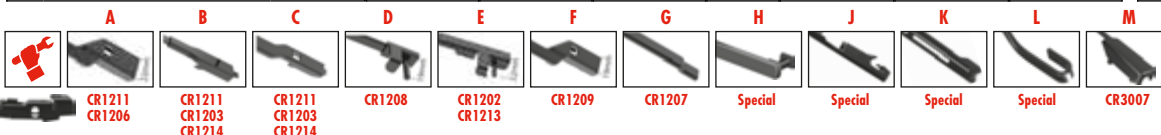

...HONDA

CIVIC VI Aerodeck (MB, MC)	04/98→02/01					A51	A45		A38
CIVIC VI Coupe (EJ, EM1)	03/96→12/00					A51	A45		
CIVIC VI Hatchback (EJ, EK)	10/95→02/01					A51	A45		A38
CIVIC VI Saloon (EJ, EK)	06/95→03/01					A51	A45		
CIVIC VII Coupe (EM2)	02/01→12/05					A53	A48		A29
+ Spoiler						AS53			
				AFL5348L	L				
CIVIC VII Hatchback (EU, EP, EV)	03/99→02/06					A60	A38		AP30
+ Spoiler						AS60			
CIVIC VII Saloon (ES)	10/00→04/06					A60	A38		
+ Spoiler						AS60			
CIVIC VIII Hatchback (FN, FK)	09/05→								
				AFL7055	L				
CIVIC VIII Saloon (FD, FA)	09/05→								
				AFL7055	L				
CIVIC IX (FK)	02/12→					A65	A45		AHL48
				AFL6545L	L				
Hybrid Blade						AHL65	AHL45		
CIVIC IX Saloon (FB, FG)	09/11→					A65	A45		
				AFL6545L	L				
Hybrid Blade						AHL65	AHL45		
CIVIC IX Tourer (FK)	01/14→					A65	A45		AP30B
				AFL6545L	L				
Hybrid Blade						AHL65	AHL45		
CIVIC X Hatchback (FC_, FK)	09/16→					A65	A45		
				AFL6545L	L				
Hybrid Blade						AHL65	AHL45		
CIVIC X Saloon (FC_)	09/15→					A65	A45		
				AFL6545L	L				
Hybrid Blade						AHL65	AHL45		
CR-V I (RD)	10/95→02/02					A48	A48		A29
+ Spoiler						AS48		AS4848	
CR-V II (RD_)	09/01→12/06					A53	A51		A29
+ Spoiler						AS53			
				AFL5350L	L				
CR-V III (RE)	06/06→					A65	A43		AP35B
+ Spoiler						AS65			
CR-V IV (RE)	01/12→					A65	A41		
				AFL6540L	L				
Hybrid Blade						AHL65	AHL40		
CR-Z (ZF1)	06/10→					A65	A51		
Hybrid Blade						AHL65	AHL50		

HONDA