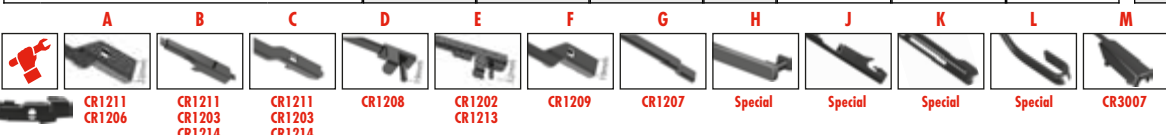

...OPEL

ASTRA H Saloon (L69)	02/07→05/14												
ASTRA H TwinTop (L67)	09/05→10/10												
ASTRA J	12/09→												
ASTRA J Saloon	06/12→												
ASTRA J Sports Tourer	10/10→												
ASTRA K	06/15→												
ASTRA K Sports Tourer	11/15→												
CASCADE (W13)	03/13→												
COMBO Tour	10/01→								A51	A43		AP40	1 x
									AS51			A36	2 x
COMBO Tour (X12)	02/12→												
		AFL60	AFL40	AFL6040A	A							AF38Z	
CORSA B Estate (F35)	01/99→12/02								A45	A45		A41	
									AS45		AS4545		
CORSA C (F08, F68)	09/00→12/09								A51	A45		AP40	
									AS51		AS5145		
CORSA D	07/06→												
		AFL65	AFL40	AFL6540B	B							AP30	
CORSA E	09/14→												
		AFL65	AFL40	AFL6540B	B							AP31	
CROSSLAND X (P17)	03/17→												
		AFL65	AFL40	AFL6540F	F							AP23	
FRONTERA B (6B_)	10/98→09/02								A48	A48		A33	
									AS48		AS4848		
GRANDLAND X (A18)	06/17→												
		AFL70	AFL48		A							AP28	
GT Convertible	06/07→12/11								A41	A55			
INSIGNIA	07/08→												
Hybrid Blade									AHL60	AHL45			
INSIGNIA A Country Tourer (G09)	07/08→03/17												
Hybrid Blade									AHL60	AHL45		AP30