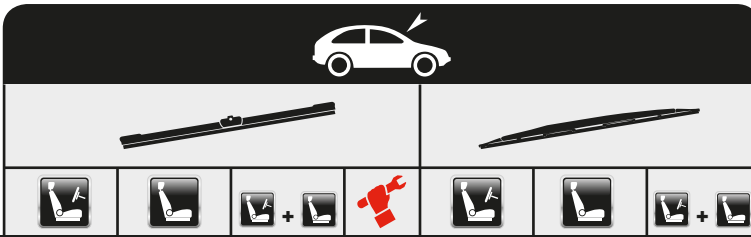

...FIAT										
CROMA (194_)	06/05→									
		AFL60	AFL40	AFL6040E	E				R38	
DOBLO MPV (119_, 223_)	03/01→					A55	A45		R35	
+ Spoiler						AS55		AS5545	A354R	
				AFL5345L	L					
DOBLO MPV (263_)	11/09→									
		AFL60	AFL40	AFL6040A	A				AF38Z	
FREEMONT (JC_, JF_)	08/11→					A60	A48		AP30A	
+ Spoiler						AS60		AS6048		
FULLBACK Pickup (KT_)	01/16→					A55	A45			
+ Spoiler						AS55		AS5545		
				AFL5345L	L					
GRANDE PUNTO (199_)	10/05→									
		AFL65	AFL38	AFL6538B	B				AP30	
IDEA (350_)	12/03→									
→03/08						A55	A41	A5840	R38	
→03/08 + Spoiler								AS5541	A382R	
→03/08				AFL5540L	L					
04/08→		AFL58	AFL38		A					
LINEA (323_)	06/07→									
		AFL65	AFL38	AFL6538B	B					
MAREA (185_)	09/96→12/07					A58	A48			
MAREA Weekend (185_)	09/96→12/07					A58	A48		A410R	
MULTIPLA (186_)	04/99→06/10									
→04/06						A60	A55		R35	
05/06→		AFL60	AFL55	AFL6055B	B				A350R	08/04→
PALIO (178BX)	04/96→					A58	A45		R33	
PALIO Weekend (178_)	04/96→					A58	A45		R33	
PANDA (169_)	09/03→					A55	A41	A5840	R33	
+ Spoiler								AS5541	A338R	
				AFL5540L	L					
PANDA (312_, 319_)	02/12→									
		AFL60	AFL38	AFL6038A	A				AP28	
PUNTO (188_)	09/99→07/12					A55	A45		R35	
+ Spoiler						AS55		AS5545	A351R	
				AFL5345L	L				A352R	
PUNTO (199_)	03/12→									
		AFL65	AFL38	AFL6538B	B				AP30	
PUNTO EVO (199_)	07/08→								AP30	10/09→
		AFL65	AFL38	AFL6538B	B					

CR1211
CR1206

CR1211
CR1203
CR1214

CR1211
CR1203
CR1214

CR1208

CR1202
CR1213

CR1209

CR1207

Special

Special

Special

Special

CR3007