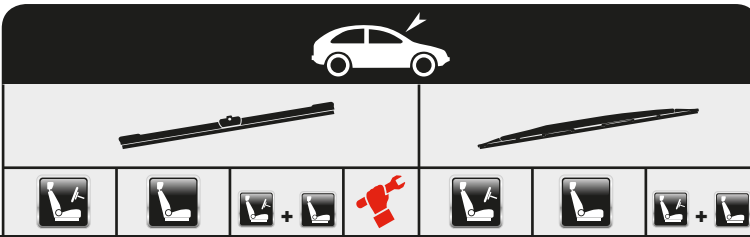

HYUNDAI										
ACCENT II (LC)	09/99→12/06					A51	A45		A45	
ACCENT II Saloon (LC)	09/99→12/06					A51	A45		A45	
ACCENT III (MC)	11/05→12/10					A55	A41		A51	→03/06
+ Spoiler						AS55		AS5541	AP35A	04/06→
ACCENT III Saloon (MC)	11/05→11/10					A55	A41			
+ Spoiler						AS55		AS5541		
ACCENT IV (RB)	11/10→					A65	A41			
+ Spoiler						AS65				
ACCENT IV Saloon (RB)	08/10→					A65	A41			
+ Spoiler						AS65				
AMICA	01/97→					A51	A41		A33	
+ Spoiler						AS51				
COUPE (RD)	06/96→04/02					A55	A45		A51	
+ Spoiler						AS55		AS5545		
COUPE (GK)	01/01→11/09					A55	A45		A51	
+ Spoiler						AS55		AS5545		
ELANTRA (XD)	03/00→08/06					A51	A45		A51	
ELANTRA Saloon (XD)	03/00→09/06					A51	A45			
ELANTRA Saloon (HD)	11/05→12/11					A51	A45			
ELANTRA Saloon (MD, UD)	09/10→					A65	A36			
ELANTRA Saloon (AD)	09/15→									
Hybrid Blade						AHL65	AHL40			
EQUUS / CENTENNIAL ('99)	10/99→03/09					A55	A55			
EQUUS / CENTENNIAL ('09)	03/09→	AFL60	AFL48	AFL6048B	B					
GALLOPER II (JK-01)	02/97→12/03					A43	A43		A36	
GENESIS (BH)	01/08→12/15					A60	A48			
+ Spoiler						AS60		AS6048		
GENESIS (DH)	06/14→					A65	A48			
+ Spoiler						AS65				
GENESIS Coupe	01/08→					A60	A48			
+ Spoiler						AS60		AS6048		
GETZ (TB)	08/02→12/10					A55	A36		A36	
						AFL5535L	L			

HYUNDAI