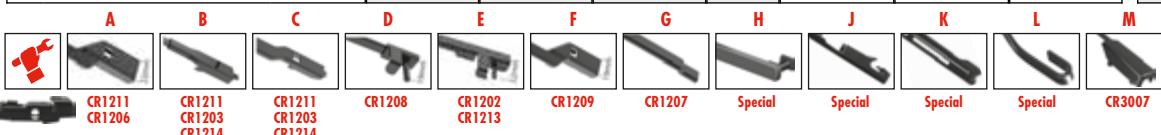

PEUGEOT

206 Van + Spoiler	04/99→03/09					A65	A41	
						AS65		AS6541
207 Van	04/07→							
		AFL65	AFL43	AFL6543E	E			AP40D
208 Box	10/12→							
		AFL65	AFL40	AFL6540A	A			AP35
BIPPER (AA_)	02/08→							
		AFL65	AFL48	AFL6548G	G			
BOXER Box (244)	12/01→					A55	A55	
BOXER Box	04/06→							
		AFL65	AFL55	AFL6555A	A			
BOXER Bus (244, Z_)	12/01→					A55	A55	
BOXER Bus	09/05→							
		AFL65	AFL55	AFL6555A	A			
BOXER Platform/Chassis (244)	12/01→					A55	A55	
BOXER Platform/Chassis	04/06→							
		AFL65	AFL55	AFL6555A	A			
EXPERT Box (222) + Spoiler	07/95→12/06					A65	A51	
						AS65		
EXPERT Box (VF3A_, VF3U_, VF3X_) + Spoiler	01/07→					A70	A51	AP35
						AS70		
EXPERT Box	04/16→							
		AFL65	AFL48	AFL6548G	G			
EXPERT Platform/Chassis (223) + Spoiler	12/95→12/06					A65	A51	
						AS65		
EXPERT Platform/Chassis + Spoiler	01/07→					A70	A51	
						AS70		
EXPERT Platform/Chassis	09/16→							
		AFL65	AFL48	AFL6548G	G			
PARTNER Box (5) + Spoiler	04/96→12/15					A55	A55	A41 1 x
						AS55		A36 2 x
PARTNER Box	04/08→							
		AFL65	AFL40	AFL6540A	A			AP35
PARTNER Platform/Chassis + Spoiler	01/99→07/08					A55	A55	
						AS55		AS5555

PEUGEOT