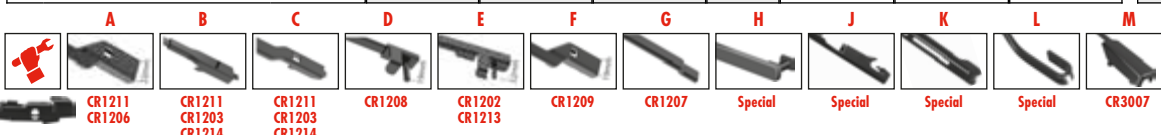

...TOYOTA

Model	Year Range	Accessories	D	E	F	G	H	J	K	L	M
AVENSIS Station Wagon (_T22_, ZTZ22_) + Spoiler	09/97→02/03							A53	A45		A36
								AS53		AS5345	
			AFL5345L	L							
AVENSIS VERSO (_CLM2_, _ACM2_) + Spoiler	08/01→11/09							A65	A41		AP40A
								AS65		AS6541	
			AFL6540L	L							
AYGO (WNB1_, KGB1_) x 1	02/05→							A65			AP29
AYGO (PAB4_, KGB4_) x 1	05/14→		AFL65				B				AP30A
CAMRY (_CV2_, _XV2_) + Spoiler	08/96→11/01							A53	A48		
								AS53		AS5348	
			AFL5348L	L							
CAMRY (MCV3_, ACV3_, _XV3_) + Spoiler	08/01→11/06							A65	A48		
								AS65			
CAMRY Saloon (_XV4_) Hybrid Blade	01/06→12/14										
			AFL6050L	L				AHL60	AHL50		
CAMRY Saloon (_V5_) Hybrid Blade	09/11→										
			AFL6545L	L				AHL65	AHL45		
CELICA (ZZT23_) + Spoiler	08/99→03/06							A65	A41		A51
								AS65			
			AFL6540L	L							
COROLLA (_E11_) + Spoiler	04/97→06/02							A51	A45		
								AS51		AS5145	
COROLLA (CDE12_, ZZE12_, NDE12_, ZDE12_) + Spoiler	01/01→12/07							A55	A45		AP35A
								AS55		AS5545	
COROLLA Compact (_E11_) + Spoiler	04/97→01/02							A51	A45		A41
								AS51		AS5145	
COROLLA Estate (_E12J_, _E12T_) + Spoiler	03/01→12/08							A60	A41		AP35A
								AS60			
			AFL6040L	L							
COROLLA Liftback (_E11_) + Spoiler	04/97→01/02							A51	A45		A41
								AS51		AS5145	
											A51
COROLLA Saloon (_E12J_, _E12T_) + Spoiler	08/00→03/08							A55	A45		
								AS55		AS5545	
COROLLA Saloon (E15_) Hybrid Blade	10/06→										
			AFL6540L	L				AHL65	AHL40		

TOYOTA