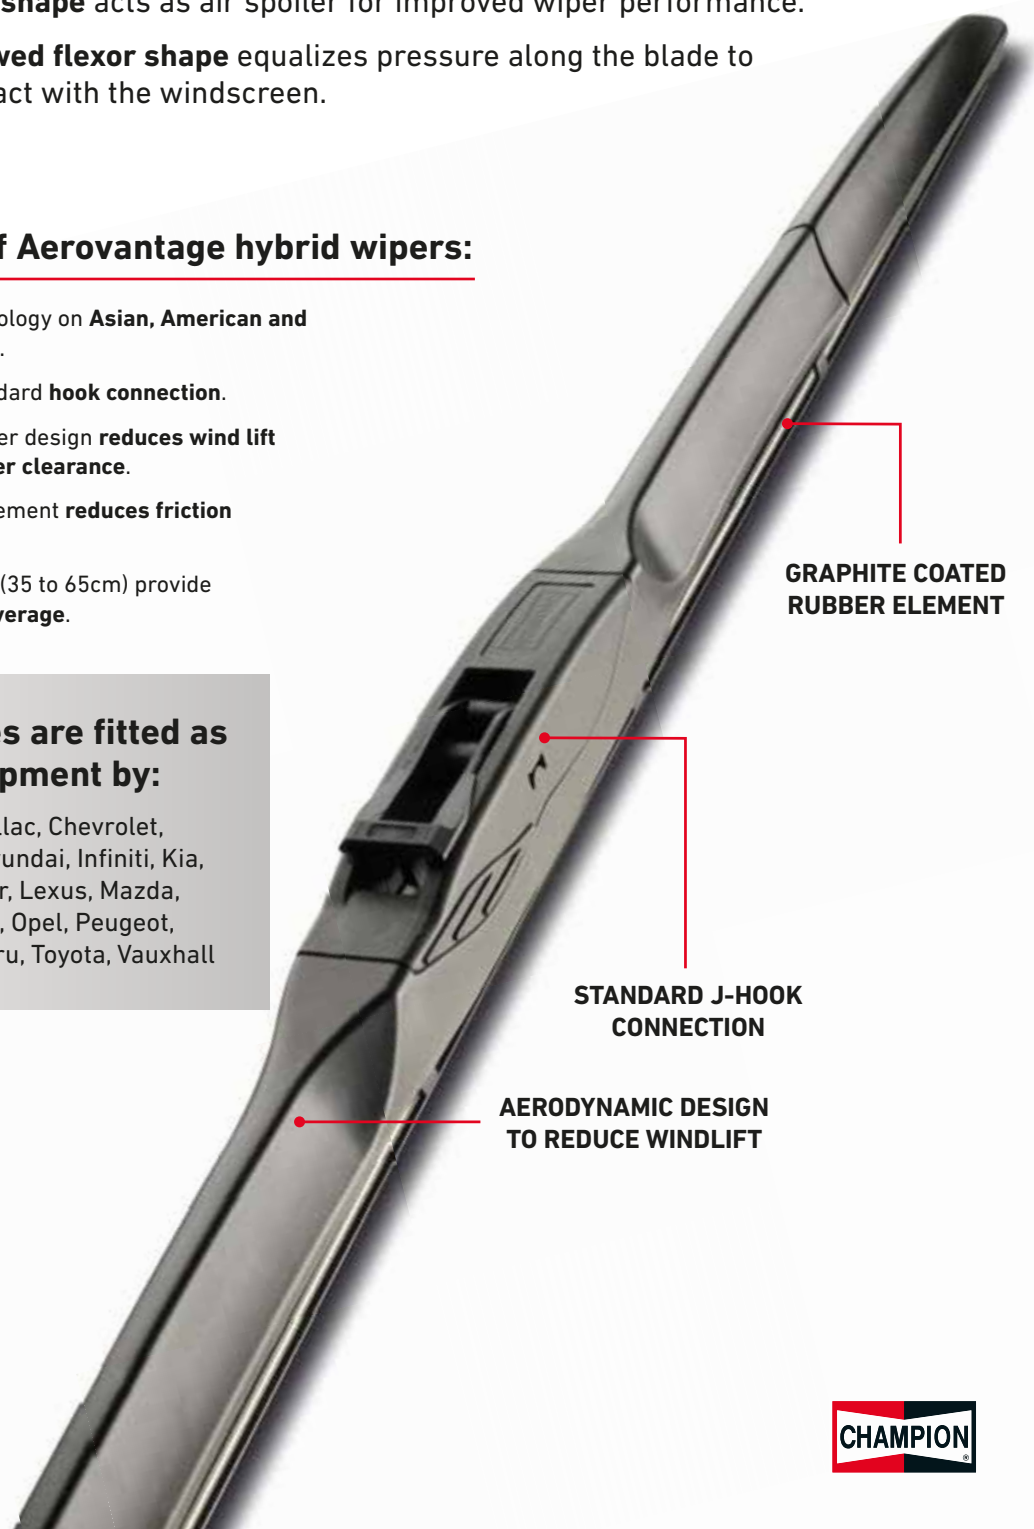

EXTRUDED LUG
ARTICULATIONS

FOR ASIAN VEHICLES

CHAMPION “hybrid” blades – designed for Asian vehicles.

Hybrid blades share features of both conventional and flat blades:

- **Articulated plastic frame** with conventional hook type connection.
- **Steel sub-structure** supporting twin spring flexors and rubber wiping element.
- **Aerodynamic shape** acts as air spoiler for improved wiper performance.
- **Curved or bowed flexor shape** equalizes pressure along the blade to optimize contact with the windscreen.

The benefits of Aerovantage hybrid wipers:

- Matching OE technology on **Asian, American and European vehicles**.
- Simple to fit - standard **hook connection**.
- Aerodynamic spoiler design **reduces wind lift and improves water clearance**.
- Graphite coated element **reduces friction and noise**.
- Full range of sizes (35 to 65cm) provide **maximum parc coverage**.

Hybrid blades are fitted as original equipment by:

Acura, Buick, Cadillac, Chevrolet, Citroën, Honda, Hyundai, Infiniti, Kia, Lancia, Land Rover, Lexus, Mazda, Mitsubishi, Nissan, Opel, Peugeot, Saab, Scion, Subaru, Toyota, Vauxhall

GRAPHITE COATED RUBBER ELEMENT

STANDARD J-HOOK CONNECTION

AERODYNAMIC DESIGN TO REDUCE WINDLIFT