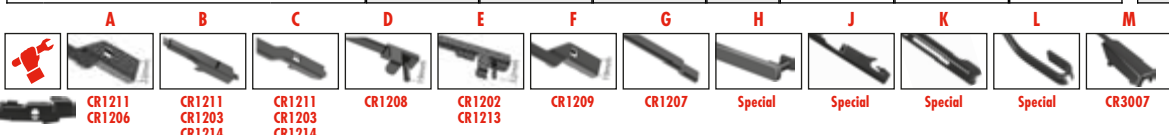

Special

Special

Special

CR3007

SUBARU

| ...SUBARU                       |             |  |  |          |   |       |       |        |  |       |  |
|---------------------------------|-------------|--|--|----------|---|-------|-------|--------|--|-------|--|
| IMPREZA Hatchback               | 10/00→12/07 |  |  |          |   | A55   | A41   |        |  |       |  |
| + Spoiler                       |             |  |  |          |   | AS55  |       | AS5541 |  |       |  |
|                                 |             |  |  | AFL5540L | L |       |       |        |  |       |  |
| IMPREZA Hatchback (GR, GH, G3)  | 03/07→05/14 |  |  |          |   |       |       |        |  |       |  |
| Hybrid Blade                    |             |  |  | AFL6040L | L |       |       |        |  |       |  |
|                                 |             |  |  |          |   | AHL60 | AHL40 |        |  |       |  |
| IMPREZA Hatchback (GP)          | 10/11→      |  |  |          |   | A65   | A41   |        |  | AP30B |  |
| + Spoiler                       |             |  |  |          |   | AS65  |       |        |  |       |  |
|                                 |             |  |  | AFL6540L | L |       |       |        |  |       |  |
| IMPREZA Saloon (GD)             | 09/99→06/09 |  |  |          |   | A55   | A43   |        |  |       |  |
| + Spoiler                       |             |  |  |          |   | AS55  |       |        |  |       |  |
| IMPREZA Saloon (GR)             | 03/07→      |  |  |          |   |       |       |        |  |       |  |
| Hybrid Blade                    |             |  |  | AFL6040L | L |       |       |        |  |       |  |
|                                 |             |  |  |          |   | AHL60 | AHL40 |        |  |       |  |
| JUSTY II (JMA, MS)              | 10/95→11/03 |  |  |          |   | A53   | A45   |        |  | A38   |  |
| + Spoiler                       |             |  |  |          |   | AS53  |       | AS5345 |  |       |  |
| JUSTY III (G3X)                 | 09/03→      |  |  |          |   | A48   | A45   |        |  | A29   |  |
| JUSTY IV                        | 01/07→      |  |  |          |   | A51   | A41   |        |  |       |  |
| LEGACY III (BE, BH)             | 10/98→08/03 |  |  |          |   | A55   | A51   |        |  |       |  |
|                                 |             |  |  | AFL5550L | L |       |       |        |  |       |  |
| LEGACY III Estate (BE, BH)      | 10/98→08/03 |  |  |          |   | A55   | A51   |        |  | A38   |  |
|                                 |             |  |  | AFL5550L | L |       |       |        |  |       |  |
| LEGACY IV (BL, BP)              | 09/03→12/15 |  |  |          |   | A60   | A45   |        |  |       |  |
|                                 |             |  |  | AFL6045L | L |       |       |        |  |       |  |
| LEGACY IV Estate (BL, BP, B13_) | 09/03→12/09 |  |  |          |   | A60   | A45   |        |  | AP35B |  |
|                                 |             |  |  | AFL6045L | L |       |       |        |  |       |  |
| LEGACY V (BM, BR)               | 05/09→      |  |  |          |   |       |       |        |  |       |  |
| Hybrid Blade                    |             |  |  | AFL6048L | L |       |       |        |  |       |  |
|                                 |             |  |  |          |   | AHL60 | AHL48 |        |  |       |  |
| LEGACY V Estate (BM, BR)        | 06/08→12/14 |  |  |          |   |       |       |        |  |       |  |
| Hybrid Blade                    |             |  |  | AFL6048L | L |       |       |        |  |       |  |
|                                 |             |  |  |          |   | AHL60 | AHL48 |        |  |       |  |
| LEGACY OUTBACK (BG)             | 01/96→12/99 |  |  |          |   | A53   | A48   |        |  | A38   |  |
| + Spoiler                       |             |  |  |          |   | AS53  |       | AS5348 |  |       |  |
|                                 |             |  |  | AFL5348L | L |       |       |        |  |       |  |
| LEVORG                          | 03/15→      |  |  |          |   |       |       |        |  |       |  |
| Hybrid Blade                    |             |  |  | AFL6540L | L |       |       |        |  | AP35B |  |
|                                 |             |  |  |          |   | AHL65 | AHL40 |        |  |       |  |
| OUTBACK (BE, BH)                | 10/98→08/03 |  |  |          |   | A55   | A51   |        |  | A38   |  |
|                                 |             |  |  | AFL5550L | L |       |       |        |  |       |  |
| OUTBACK (BL, BP)                | 09/03→06/10 |  |  |          |   | A60   | A45   |        |  | AP35B |  |
|                                 |             |  |  | AFL6045L | L |       |       |        |  |       |  |