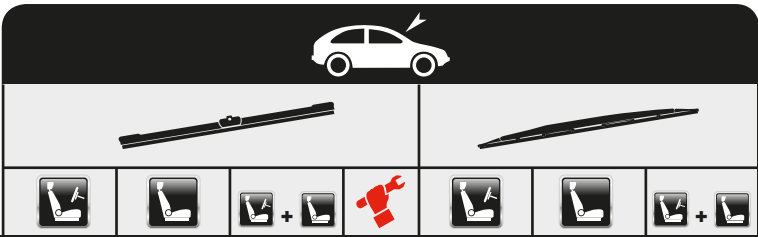

PEUGEOT

PORSCHE

...PEUGEOT								
PARTNER Platform/Chassis	01/09→							
		AFL65	AFL40	AFL6540A	A			
TRAVELLER	04/16→							
		AFL65	AFL48	AFL6548G	G			
PORSCH								
718 BOXSTER (982)	04/16→							
		AFL53	AFL58		F			
718 CAYMAN (982)	04/16→							
		AFL53	AFL58		F			
911 (996)	09/97→08/05					A55	A53	
+ Spoiler						AS55		
								ASC5553
911 (997)	07/04→12/12					A55	A53	
+ Spoiler						AS55		
								ASC5553
911 (991)	12/11→							
		AFL53	AFL58		F			
911 Convertible (996)	02/98→08/05					A55	A53	
+ Spoiler						AS55		
								ASC5553
911 Convertible (997)	04/05→12/12					A55	A53	
+ Spoiler						AS55		
								ASC5553
911 Convertible (991)	03/12→							
		AFL53	AFL58		F			
911 Targa (996)	12/01→08/05					A55	A53	
+ Spoiler						AS55		
								ASC5553
911 Targa (997)	07/06→12/12					A55	A53	
+ Spoiler						AS55		
								ASC5553
911 Targa (991)	05/14→							
		AFL53	AFL58		F			
BOXSTER (986)	09/96→12/04					A55	A53	
+ Spoiler						AS55		
								ASC5553
BOXSTER (987)	11/04→12/11					A55	A53	
+ Spoiler						AS55		
								ASC5553
BOXSTER (981)	04/12→							
		AFL53	AFL58		F