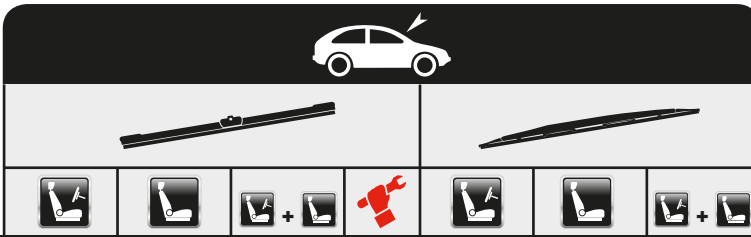

TOYOTA

...TOYOTA											
COROLLA Saloon (NRE18_, ZRE17_, ZRE18_, NDE18_) + Spoiler	06/13→					A65	A36				
						AS65					
COROLLA Verso (ZDE12_, CDE12_) + Spoiler	07/01→07/04					A65	A41			AP35A	
						AS65			AS6541		
				AFL6540L	L						
COROLLA Verso (ZER_, ZZE12_, R1_) + Spoiler	03/04→04/09					A65	A41				
						AS65			AS6541		
				AFL6540L	L						
COROLLA Wagon (E11_) + Spoiler	04/97→10/01					A51	A45			A36	
						AS51			AS5145		
FJ CRUISER (GSJ1_) Hybrid Blade	01/06→					A41	A36				
						AHL40	AHL35				
GT 86 Coupe (ZN6_) Hybrid Blade	03/12→										
				AFL5550L	L						
						AHL55	AHL50				
HILUX Closed Off-Road Vehicle (RZN1_, LNT_) + Spoiler	08/95→08/05					A53	A51				
						AS53					
HILUX III Pickup (KUN_, TGN_, LAN_, GGN_) + Spoiler	08/04→					A53	A48				
						AS53			AS5348		
				AFL5348L	L						
IQ (KPJ1_, NGJ1_, KGJ1_, NUJ1_) Hybrid Blade	11/08→										
						AFL5345L	L				
						AHL55	AHL45				
IST (NCP6_) Hybrid Blade	04/02→07/07										
						AFL6035L	L				
						AHL60	AHL35				
LAND CRUISER (LJ12_, KZJ12_, TRJ12_, KDJ12_, GRJ12_) + Spoiler	09/02→08/10					A55	A53			AP40A	
						AS55				A45	
LAND CRUISER 90 (J9_) + Spoiler	04/95→					A48	A45			A36	
						AS48					
LAND CRUISER 100 (FZJ1_, UZJ1_) + Spoiler	01/98→08/07					A48	A45			A36	
						AS48					
LAND CRUISER 150 (KDJ15_, GRJ15_) Hybrid Blade	07/09→										
						AHL60	AHL55			AP30A	
LAND CRUISER 200 (VDJ2_, UZJ2_) Hybrid Blade	08/07→										
						AHL60	AHL55			AP30A	

CR1211
CR1206

CR1211
CR1203
CR1214

CR1211
CR1203
CR1214

CR1208

CR1202
CR1213

CR1209

CR1207

Special

Special

Special

Special

CR3007