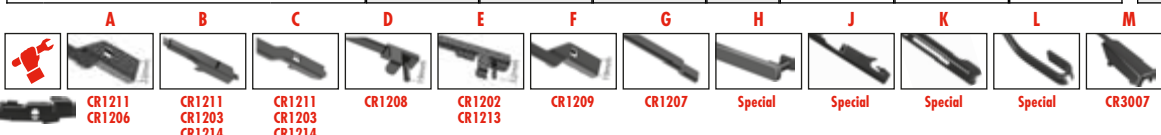

...OPEL

VIVARO Platform/Chassis (E7)	08/01→					A60	A53	
+ Spoiler						AS60		
VIVARO Platform/Chassis	06/14→							
		AFR65	AFR48	AFR6548A	A			
ZAFIRA B Van	07/05→							
		AFR70	AFL55	AFR7055B	B			

PEUGEOT

106 II (1)	04/96→05/05					A51	A45	
+ Spoiler						AS51		AS5145
107	06/05→					A65		
x 1								
108	05/14→							
x 1		AFR65			B			
206+ (T3E)	01/09→					A55	A55	
+ Spoiler						AS55		AS5555
206 CC (2D)	09/00→					A55	A55	
+ Spoiler						AS55		AS5555
206 Hatchback (2A/C)	08/98→					A55	A55	
+ Spoiler						AS55		AS5555
206 Saloon	03/07→					A55	A55	
+ Spoiler						AS55		AS5555
206 SW (2E/K)	07/02→					A55	A55	
+ Spoiler						AS55		AS5555
207 (WA_, WC_)	02/06→							
		AFR65	AFR43	AFR6543E	E			AP40D
207 CC (WD_)	02/07→							
		AFR65	AFR43	AFR6543E	E			
207 Saloon	12/07→							
		AFR65	AFR43	AFR6543E	E			
207 SW (WK_)	02/07→							
		AFR65	AFR43	AFR6543E	E			AP30
208	03/12→							
		AFR65	AFR40	AFR6540A	A			AP35
301	11/12→							
		AFR60	AFR40	AFR6040G	G			
307 (3A/C)	08/00→							
→09/04						A65	A70	AP35
→09/04 + Spoiler						AS65	AS70	
10/04→		AFR65	AFL70	AFU7065B	B			
307 Break (3E)	03/02→12/09							
→09/04						A65	A70	AP35
→09/04 + Spoiler						AS65	AS70	
10/04→		AFR65	AFL70	AFU7065B	B			

OPEL

PEUGEOT