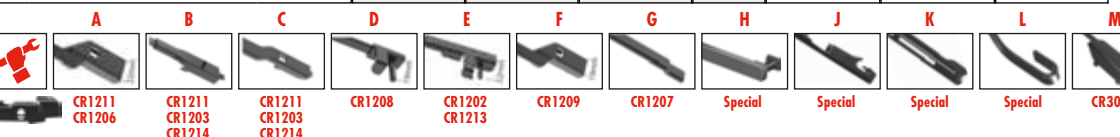

MG

EXPRESS Box	03/03→05/05					A45	A45	
+ Spoiler						AS45		AS4545

CR1211
CR1206

CR1211
CR1203
CR1214

CR1211
CR1203
CR1214

CR1208

CR1202
CR1213

CR1209

CR1207

Special

Special

Special

Special

CR3007

MERCEDES-BENZ

MG