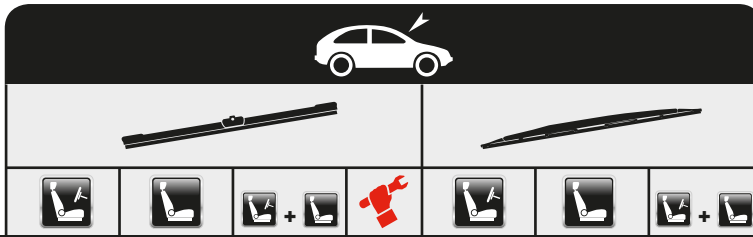

Special

Special

Special

CR3007

...HYUNDAI

GENESIS (DH) + Spoiler	06/14→					A65	A48	
GENESIS Coupe + Spoiler	01/08→					A60	A48	
GETZ (TB)	08/02→12/10					A55	A36	A36
GRANDEUR (TG) + Spoiler	06/03→					A60	A51	
GRANDEUR (HG) + Spoiler	01/11→					A60	A51	
Hybrid Blade						AHR60	AHR50	
GRAND SANTA FÉ Hybrid Blade	01/13→					AHR65	AHR35	
H-1 / STAREX	06/97→					A65	A51	A43
i10 (PA) + Spoiler	10/07→02/16					A55	A41	
i10 (IA) + Spoiler	08/13→					A55	A41	
i10 Saloon + Spoiler	12/13→					A55	A41	
i20 (PB, PBT) Hybrid Blade	08/08→					AHR60	AHR40	AP30A
i20 (GB) Hybrid Blade	11/14→					AHR60	AHR40	AP30
i20 ACTIVE (IB, GB) Hybrid Blade	09/15→					AHR60	AHR40	AP30
i20 Coupe Hybrid Blade	05/15→					AHR60	AHR40	AP30
i30 (FD) →03/10	10/07→11/11	AFR60	AFR45	AFR6045A	A			
04/10→						A60	A45	
04/10→ + Spoiler						AS60		
i30 (GD) Hybrid Blade	06/11→					AHR65	AHR35	
i30 (PDE, PD) Hybrid Blade	11/16→					AHR65	AHR40	
i30 Coupe Hybrid Blade	05/13→					AHR65	AHR35	
i30 CW (FD) →03/10	10/07→06/12	AFR60	AFR45	AFR6045A	A			
04/10→						A60	A45	
04/10→ + Spoiler						AS60		
i30 CW (GD) Hybrid Blade	06/12→					AHR65	AHR35	