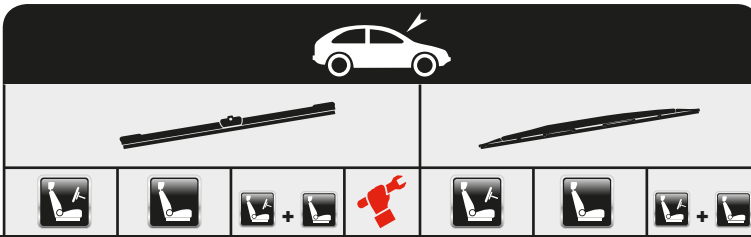

...VW											
TIGUAN (5N_)	09/07→										
		AFR60	AFR53	AFR6053A	A						
TIGUAN	01/16→										
		AFR63	AFR55	AFR6553F	F						
TIGUAN ALLSPACE (BW2)	03/17→										
		AFR63	AFR55	AFR6553F	F						
TOUAREG (7LA, 7L6, 7L7)	10/02→05/10										
		AFR65	AFR65	AFR6565E	E						
TOUAREG (7P5)	01/10→										
		AFR65	AFR65	AFR6565E	E						
TOURAN (1T1, 1T2)	02/03→05/10										
		AFR70	AFL70	AFU7070E	E						
→10/06		AFR60	AFR45	AFR6045A	E						
11/06→		AFR60	AFR45	AFR6045A	A						
TOURAN (1T3)	05/10→05/15										
		AFR60	AFR45	AFR6045A	A						
TOURAN	05/15→										
		AFR70	AFR40	AFR7040A	F						
T-ROC (A11)	11/17→										
		AFR65	AFR48	AFR6548F	F						
UP	08/11→										
		AFR60	AFR40	AFR6040F	F						
VENTO	01/10→										
		AFR60	AFR40	AFR6040F	F						

VW											
AMAROK Platform/Chassis (S1B)	09/11→										
→04/12						A60	A58				
→04/12 + Spoiler						AS60					
05/12→		AFR60	AFR60		F						
CADDY ALLTRACK Box (SAA)	05/15→										
		AFR60	AFR45	AFR6045A	A						
CADDY II Van/Box (9K9A)	11/95→01/04					A53	A45				
+ Spoiler						AS53		AS5345			
CADDY III Van/Box (2KA, 2KH, 2CA, 2CH)	03/04→05/15										
→05/06		AFR60	AFR45	AFR6045A	E						
06/06→		AFR60	AFR45	AFR6045A	A						
CADDY IV Van/Box (SAA, SAH)	05/15→										
		AFR60	AFR45	AFR6045A	A						
CRAFTER 30-35 Bus (2E_)	04/06→12/16										
		AFR65	AFR60	AFR6560B	B