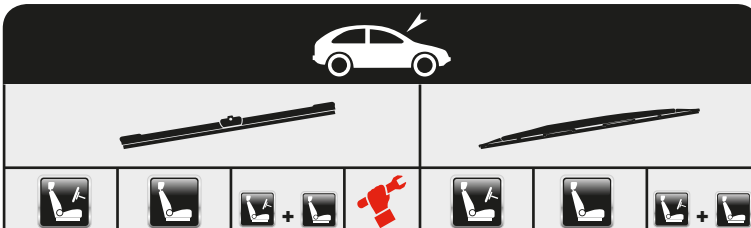

...VOLVO

V60	07/10→									
		AFR65	AFR50	AFR6550A	A					
V70 I (LV)	12/95→12/00					A53	A53			
+ Spoiler						AS53				
V70 II (SW)	11/99→12/08					A60	A55			
→07/04										
→07/04 + Spoiler						AS60				
→07/04								ASC6055		
08/04→		AFR60	AFR55	AFR6055B	B					
V70 III (BW)	04/07→	AFR65	AFR50	AFR6550A	A					
						A53	A53			
V90 Estate	11/96→12/98					AS53				
+ Spoiler										
V90 II	03/16→	AFR63	AFR50	AFR6050F	F					
XC40 (536)	10/17→	AFR60	AFR50	AFR6050F	F					
XC60	05/08→	AFR65	AFR50	AFR6550A	A					
XC70 CROSS COUNTRY	10/97→10/07					A60	A55			
→07/04										
→07/04 + Spoiler						AS60				
→07/04								ASC6055		
08/04→		AFR60	AFR55	AFR6055B	B					
XC70 II	04/07→	AFR65	AFR50	AFR6550A	A					
						A60	A55			
XC90 I	06/02→12/14					AS60				
→07/04										
→07/04 + Spoiler										
→07/04								ASC6055		
08/04→		AFR60	AFR55	AFR6055B	B					
XC90 II	09/14→	AFR63	AFR50	AFR6050F	F					

VW

AMAROK (2H_, S1B)	09/10→									
→04/12						A60	A58			
→04/12 + Spoiler						AS60				
05/12→		AFR60	AFR60		F					

A CR1211 CR1206
B CR1211 CR1203 CR1214
C CR1211 CR1203 CR1214
D CR1208
E CR1202 CR1213
F CR1209
G CR1207
H Special
J Special
K Special
L Special
M CR3007