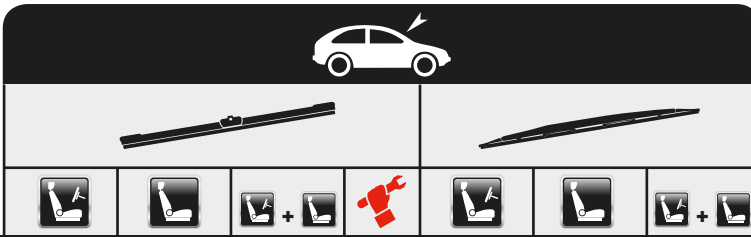

...VW										
ARTEON (3H7)	04/17→									
		AFR65	AFR48	AFR6548F	F					
BEETLE (5C1)	04/11→									
		AFR53	AFR53	AFR5353F	F					
BEETLE Convertible (5C7)	12/11→									
		AFR53	AFR53	AFR5353F	F					
BORA (1J2)	10/98→09/05									
→05/02						A53	A48			
→05/02 + Spoiler						AS53		AS5348		
→05/02								ASC5348		
06/02→		AFR53	AFR48A		E					
BORA Estate (1J6)	05/99→05/05									
→05/02						A53	A48		A38	
→05/02 + Spoiler						AS53		AS5348		
→05/02								ASC5348		
06/02→		AFR53	AFR48A		E					
CADDY ALLTRACK Estate (SAB)	05/15→									
		AFR60	AFR45	AFR6045A	A				AF40	
CADDY II Estate (9K9B)	11/95→01/04					A53	A45		A45	
+ Spoiler						AS53		AS5345		
CADDY II Pickup (9U7)	06/96→12/00					A53	A45			
+ Spoiler						AS53		AS5345		
CADDY III Estate (2KB, 2KJ, 2CB, 2CJ)	03/04→05/15									
→05/06		AFR60	AFR45	AFR6045A	E				AF38X	
06/06→		AFR60	AFR45	AFR6045A	A					
CADDY IV Estate (SAB, SAJ)	05/15→									
		AFR60	AFR45	AFR6045A	A				AF40	
CC (358)	11/11→12/16									
		AFR60	AFR48	AFR6048F	F					
EOS (1F7, 1F8)	03/06→08/15									
		AFR60	AFR48	AFR6048A	A					
FOX (5Z1, 5Z3)	10/03→					A53	A38		AP30V	
+ Spoiler						AS53				
GOLF ALLTRACK (BA5)	12/14→									
		AFR65	AFR45	AFR6545F	F				AF28	
GOLF IV (1J1)	08/97→06/05									
→05/02						A53	A48		A36	
→05/02 + Spoiler						AS53		AS5348		
→05/02								ASC5348		
06/02→		AFR53	AFR48A		E					
GOLF IV Cabriolet (1E7)	06/98→06/02					A53	A48			
+ Spoiler						AS53		AS5348		
								ASC5348		

CR1211
CR1206

CR1211
CR1203
CR1214

CR1211
CR1203
CR1214

CR1208

CR1202
CR1213

CR1209

CR1207

Special

Special

Special

Special

CR3007