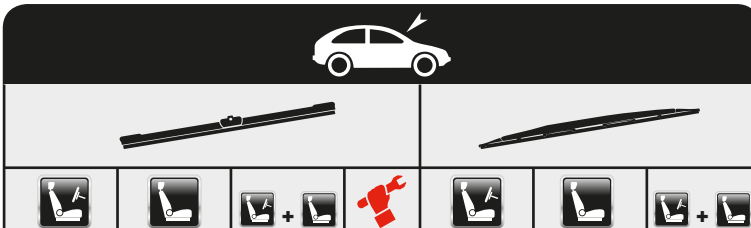

Special

Special

Special

Special

CR3007

...BMW

5 (E39)	09/95→06/03											A6555	
												R65C	
5 (E60)	12/01→03/10												
		AFL58	AFL60	AFU6058C	C								
5 (F10, F18)	01/09→10/16												
		AFR65	AFR45	AFR6545D	D								
5 (G30, F90)	09/16→												
		AFR65	AFR48	AFR6548A	A								
5 Gran Turismo (F07)	01/09→02/17												
		AFR65	AFR45	AFR6545D	D								
5 Touring (E39)	09/96→05/04											A6555	A45
												R65C	
5 Touring (E61)	03/04→12/10												
		AFL58	AFL60	AFU6058C	C								
5 Touring (F11)	11/09→												
		AFR65	AFR45	AFR6545D	D								
5 Touring (G31)	03/17→												
		AFR65	AFR48	AFR6548A	A								
6 (E63)	01/04→12/10												
		AFL58	AFL60	AFU6058C	C								
6 Convertible (E64)	03/04→12/10												
		AFL58	AFL60	AFU6058C	C								
6 Convertible (F12)	03/11→												
		AFR65	AFR43		D								
6 Coupe (F13)	11/10→												
		AFR65	AFR43		D								
6 Gran Coupe (F06)	09/11→												
		AFR65	AFR43		D								
7 (F01, F02, F03, F04)	02/08→12/15												
		AFR65	AFR45	AFR6545D	D								
7 (G11, G12)	10/14→												
		AFR65	AFR48	AFR6548A	A								
i3 (I01)	08/13→												AP28
		AFR70	AFL53		E								
i8 (I12)	03/14→												
		AFR70	AFL60		E								
i8 Roadster (I15)	03/18→												
		AFR70	AFL60		E								
X1 (E84)	03/09→06/15												AF30Z
		AFR60	AFR48	AFR6048B	B								
X1 (F48)	11/14→												AF34Y
		AFR65	AFR40	AFR6540F	F								