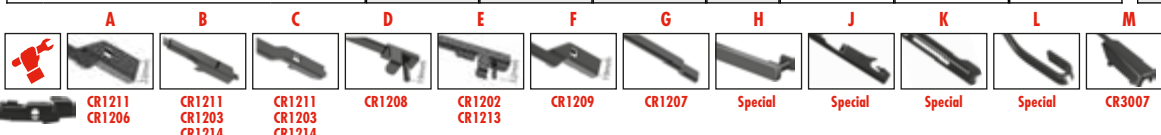

...MERCEDES-BENZ

C-CLASS (W204)	01/07→01/14												
→02/13		AFR60	AFR60	AFR6060E	E, D								
03/13→		AFR60	AFR60	AFR6060A	A								
C-CLASS (W205)	07/13→												
		AFR55	AFR53	AFR5553B	B								
C-CLASS Coupe (CL203)	03/01→06/11												
→06/03 + Spoiler										ASC6055			
07/03→				AFR5555K	K								
C-CLASS Coupe (C204)	01/11→												
→02/13		AFR60	AFR60	AFR6060E	E, D								
03/13→		AFR60	AFR60	AFR6060A	A								
C-CLASS Estate (S202)	06/96→03/01												
x1								A61				A41	
C-CLASS T-Model (S203)	03/01→08/07												
→06/03 + Spoiler										ASC6055		A41	→12/03
07/03→				AFR5555K	K								
C-CLASS T-Model (S204)	08/07→08/14												
→02/13		AFR60	AFR60	AFR6060E	E, D							AP28	
03/13→		AFR60	AFR60	AFR6060A	A								
C-CLASS T-Model (S205)	09/14→												
		AFR55	AFR53	AFR5553B	B								
CITAN Combi (415)	11/12→								A55	A55		AP34	
		AFR58	AFR53	AFR5853G	G							A33	
CLA Coupe (C117)	01/13→												
		AFR60	AFR48	AFR6048B	B								
CLA Shooting Brake (X117)	01/15→												
		AFR60	AFR48	AFR6048B	B								
CLC-CLASS (CL203)	05/08→06/11												
				AFR5555K	K								
CLK (C208)	06/97→09/02								A61				
CLK (C209)	06/02→05/09												
				AFR5555K	K								
CLK Convertible (A208)	03/98→03/02								A61				
CLK Convertible (A209)	02/03→03/10												
				AFR5555K	K								
CLS (C219)	10/04→02/11												
		AFR65	AFR65	AFR6565E	E								
CLS (C218)	01/11→												
→02/13		AFR60	AFR60	AFR6060E	E, D								
03/13→		AFR60	AFR60	AFR6060A	A								
CLS Shooting Brake (X218)	10/12→												
→02/13		AFR60	AFR60	AFR6060E	E, D							AF30Z	
03/13→		AFR60	AFR60	AFR6060A	A								

MERCEDES-BENZ