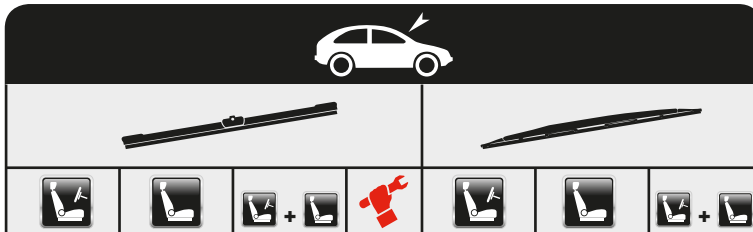

VW											
AMAROK Platform/Chassis (S1B)	09/11→										
→04/12						A60	A58				
→04/12 + Spoiler						AS60					
05/12→		AFR60	AFR60		F						
CADDY ALLTRACK Box (SAA)	05/15→										
		AFR60	AFR45	AFR6045A	A						
CADDY II Van/Box (9K9A)	11/95→01/04					A53	A45				
+ Spoiler						AS53		AS5345			
CADDY III Van/Box (2KA, 2KH, 2CA, 2CH)	03/04→05/15										
→05/06		AFR60	AFR45	AFR6045A	E						
06/06→		AFR60	AFR45	AFR6045A	A						
CADDY IV Van/Box (SAA, SAH)	05/15→										
		AFR60	AFR45	AFR6045A	A						
CRAFTER 30-35 Bus (2E_)	04/06→12/16										
		AFR65	AFR60	AFR6560B	B						