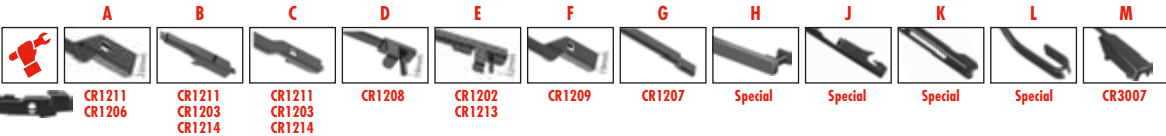

FIAT

124 Spider (348_) Hybrid Blade	03/16→					AHR45	AHR48	

CR1211
CR1206

CR1211
CR1203
CR1214

CR1211
CR1203
CR1214

CR1208

CR1202
CR1213

CR1209

CR1207

Special

Special

Special

Special

CR3007