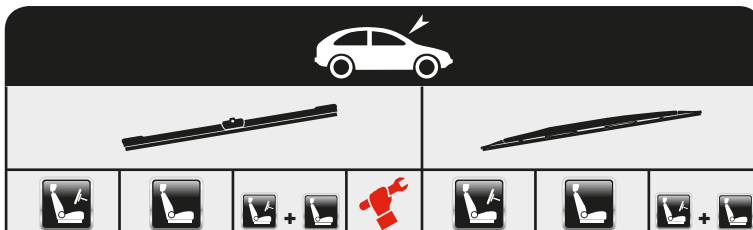

...VW										
PHAETON (3D_)	04/02→03/16									
		AFR60	AFR53		E					
POLO (6N2)	10/99→10/01					A48	A48			A29
+ Spoiler						AS48		AS4848		
POLO (9N_)	10/01→01/12									
→05/02						A53	A48			A33 →05/02
→05/02 + Spoiler						AS53		AS5348		AF33X 06/02→03/05
→05/02								ASC5348		AF28X 04/05→
06/02→03/05		AFR53	AFR48A		E					
04/05→		AFR53	AFR48	AFR5348A	A					
POLO (6R, 6C)	06/09→									
		AFR60	AFR40	AFR6040F	F					AF28
POLO (AW1, BZ1)	06/17→									
		AFR65	AFR45	AFR6545F	F					AF28
POLO CLASSIC (6KV2)	11/95→07/06					A53	A45			
+ Spoiler						AS53		AS5345		
								ASC5348		
POLO Saloon (9N4)	09/02→12/10									
→03/05		AFR53	AFR48A		E					
04/05→		AFR53	AFR48	AFR5348A	A					
POLO Saloon (9A4)	09/02→									
→03/05		AFR53	AFR48A		E					
04/05→		AFR53	AFR48	AFR5348A	A					
POLO Saloon	05/09→					A60	A41			
+ Spoiler						AS60				
POLO Variant (6KV5)	04/97→09/01					A53	A45			
+ Spoiler						AS53		AS5345		
								ASC5348		
POLO VIVO Hatchback	02/10→					A53	A45			
+ Spoiler						AS53		AS5345		
								ASC5348		
POLO VIVO Saloon	02/10→					A53	A45			
+ Spoiler						AS53		AS5345		
								ASC5348		
SCIROCCO (137, 138)	05/08→11/17									
		AFR60	AFR48	AFR6048A	A					AF25
SHARAN (7M8, 7M9, 7M6)	05/95→03/10									
→10/01								A7065		A41
11/01→		AFR70	AFL70	AFU7070E	E					
SHARAN (7N1, 7N2)	05/10→									
		AFR70	AFR40	AFR7040A	F					AF34