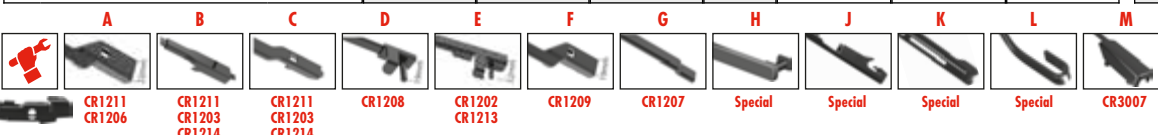

VW

AMAROK (2H_, S1B)	09/10→									
→04/12						A60	A58			
→04/12 + Spoiler						AS60				
05/12→		AFR60	AFR60		F					

A CR1211 CR1206
B CR1211 CR1203 CR1214
C CR1211 CR1203 CR1214
D CR1208
E CR1202 CR1213
F CR1209
G CR1207
H Special
J Special
K Special
L Special
M CR3007