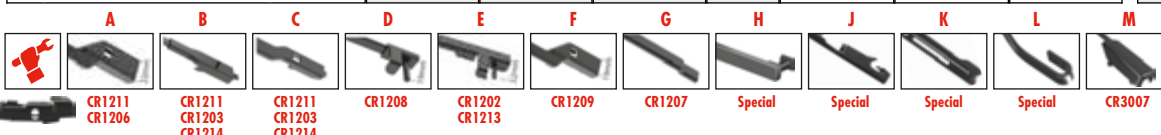

...VW

CRAFTER 30-50 Platform/Chassis (2F_) 	04/06→12/16												
		AFR65	AFR60	AFR6560B	B								
CRAFTER 30-50 Van/Box (2E_) 	04/06→12/16												
		AFR65	AFR60	AFR6560B	B							AF38Z	
CRAFTER Box (SY_) 	09/16→												
		AFR70	AFR65		F								
CRAFTER Bus (SY_) 	09/16→												
		AFR70	AFR65		F								
CRAFTER Platform/Chassis (SZ_) 	11/16→												
		AFR70	AFR65		F								
GOLF IV Van (1J1) →05/02 	05/00→05/04									A53	A48		
	06/02→	AFR53	AFR48A		E								A36
LOAD UP 	12/14→												
		AFR60	AFR40	AFR6040F	F								AF25
LT 28-35 II Bus (2DB, 2DE, 2DK)	04/96→07/06									A60	A55		
LT 28-46 II Platform/Chassis (2DC, 2DE, 2DG, 2DL, 2DM)	04/96→07/06									A60	A55		
LT 28-46 II Van/Box (2DA, 2DD, 2DH)	04/96→07/06									A60	A55		
POLO Van (6R) 	01/14→												
		AFR60	AFR40	AFR6040F	F								AF28
TRANSPORTER V Bus (7HB, 7HJ, 7EB, 7EJ, 7EF) →05/13 	04/03→08/15												
	→05/13									A60	A55		AF38X
	→05/13 + Spoiler									AS60			
	→05/13											ASC6055	
	→05/13	AFR60	AFR60	AFR6060E	E								
	06/13→	AFR60	AFR60		F								
TRANSPORTER V Platform/Chassis (7JD, 7JE, 7JL, 7JY, 7JZ, 7FD) →05/13 	04/03→08/15												
	→05/13									A60	A55		
	→05/13 + Spoiler									AS60			
	→05/13											ASC6055	
	→05/13	AFR60	AFR60	AFR6060E	E								
	06/13→	AFR60	AFR60		F								
TRANSPORTER V Van/Box (7HA, 7HH, 7EA, 7EH) →05/13 	04/03→08/15												
	→05/13									A60	A55		AF38X
	→05/13 + Spoiler									AS60			
	→05/13											ASC6055	
	→05/13	AFR60	AFR60	AFR6060E	E								
	06/13→	AFR60	AFR60		F