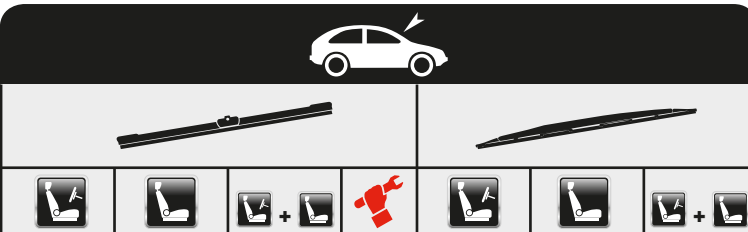

...JEEP									
GRAND CHEROKEE IV (WK, WK2)	06/10→					A53	A53		
— + Spoiler						AS53			
LIBERTY	01/08→					A48	A48		
— + Spoiler						AS48		AS4848	
PATRIOT (MK74)	02/07→					A55	A53		
— + Spoiler						AS55			
RENEGADE Closed Off-Road Vehicle (BU)	07/14→								
—		AFR55	AFR50	AFR5550A	A				
WRANGLER II (TJ)	08/96→12/08					A33	A33		
WRANGLER III (JK)	04/07→					A38	A38		
KIA									
AVELLA	11/95→12/01					A51	A41		
— + Spoiler						AS51			
AVELLA Hatchback	11/95→12/01					A51	A41		
— + Spoiler						AS51			
CARENS I (FC)	06/99→10/02					A60	A48		
— + Spoiler						AS60		AS6048	
CARENS II (FJ)	07/02→					A60	A48		
— + Spoiler						AS60		AS6048	
CARENS III (UN)	09/06→					A65	A41		
— + Spoiler						AS65		AS6541	
CARENS IV	03/13→					A70	A70		
CEE'D Sportswagon (JD) Hybrid Blade	09/12→					AHR65	AHR35		
CEE'D (JD) Hybrid Blade	05/12→					AHR65	AHR35		
CEE'D Hatchback (ED) →06/09	12/06→12/12								
—		AFR60	AFR45	AFR6045A	A				
07/09→						A60	A45		
07/09→ + Spoiler						AS60			
CEE'D SW (ED) →06/09	09/07→12/12								
—		AFR60	AFR45	AFR6045A	A				
07/09→						A60	A45		
07/09→ + Spoiler						AS60			
CERATO (LD) + Spoiler	03/04→					A60	A41		
—						AS60		AP35A	
CERATO II (TD) + Spoiler	01/09→					A60	A48		
—						AS60		AS6048	
CERATO II Saloon (TD) + Spoiler	01/09→					A60	A48		
—						AS60		AS6048	
CERATO Koup (TD) + Spoiler	01/09→					A60	A48		
—						AS60		AS6048