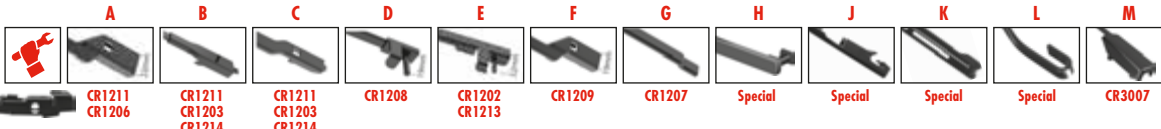

Special

Special

Special

CR3007

LANCIA

LAND ROVER

...LANCIA										
THEMA (LX)	09/11→					AHR60	AHR50			
Hybrid Blade						A65	A51			
THESIS (841AX)	07/02→07/09					AS65				
+ Spoiler						A65	A51		AP40	
VOYAGER MPV (RT)	09/11→12/14					AS65				
+ Spoiler						A58	A41	A5841	R38	
Y (840A)	11/95→09/03								A380R	
YPSILON (843)	10/03→12/11					A60	A41		R33	
+ Spoiler						AS60			A339R	
YPSILON (312, 846)	05/11→	AFR60	AFR38	AFR6038A	A					
ZETA (220)	05/95→09/02					A65	A51		A41	
+ Spoiler						AS65				
LAND ROVER										
DEFENDER Pickup (LD_)	10/95→02/16					A33	A33			
DISCOVERY II (LJ, LT)	10/98→08/04							A5050	AP37	
								R53		
DISCOVERY III (TAA)	07/04→09/09			AFU555	L				A41	
DISCOVERY IV (LA)	09/09→			AFU555	L				A41	
DISCOVERY SPORT (LC)	09/14→					AHR65	AHR50			
Hybrid Blade						A55	A53		AP37	
FREELANDER (LN)	02/98→10/06					AS55				
+ Spoiler										
FREELANDER 2 (FA_)	10/06→10/14	AFR60	AFR48	AFR6048B	B				A36	
FREELANDER Soft Top	02/98→10/06					A55	A53			
+ Spoiler						AS55				
RANGE ROVER EVOQUE (LV)	06/11→	AFR60	AFR53	AFR6053A	A					
RANGE ROVER EVOQUE Convertible (LV_)	11/15→	AFR60	AFR53	AFR6053A	A					
RANGE ROVER III (LM)	03/02→12/12							A6565	A45	
RANGE ROVER IV (LG)	08/12→					AHR60	AHR50		A45	
Hybrid Blade										
RANGE ROVER SPORT (LS)	02/05→03/13			AFU555	L				A41	
RANGE ROVER SPORT (LW)	04/13→					AHR60	AHR50		A38	
Hybrid Blade									→07/15	
									AF38Z	
									08/15→	