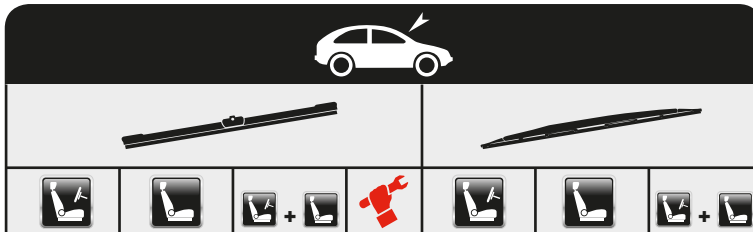

Special

Special

Special

CR3007

LANCIA

LAND ROVER

...LANCIA										
THEMA (LX)	09/11→					AHR60	AHR50			
Hybrid Blade						A65	A51			
THESIS (841AX)	07/02→07/09					AS65				
+ Spoiler						A65	A51		AP40	
VOYAGER MPV (RT)	09/11→12/14					AS65				
+ Spoiler						A58	A41	A5841	R38	
Y (840A)	11/95→09/03								A380R	
YPSILON (843)	10/03→12/11					A60	A41		R33	
+ Spoiler						AS60			A339R	
YPSILON (312, 846)	05/11→	AFR60	AFR38	AFR6038A	A					
ZETA (220)	05/95→09/02					A65	A51		A41	
+ Spoiler						AS65				
LAND ROVER										
DEFENDER Pickup (LD_)	10/95→02/16					A33	A33			
DISCOVERY II (LJ, LT)	10/98→08/04							A5050	AP37	
								R53		
DISCOVERY III (TAA)	07/04→09/09			AFU555	L				A41	
DISCOVERY IV (LA)	09/09→			AFU555	L				A41	
DISCOVERY SPORT (LC)	09/14→					AHR65	AHR50			
Hybrid Blade						A55	A53		AP37	
FREELANDER (LN)	02/98→10/06					AS55				
+ Spoiler										
FREELANDER 2 (FA_)	10/06→10/14	AFR60	AFR48	AFR6048B	B				A36	
FREELANDER Soft Top	02/98→10/06					A55	A53			
+ Spoiler						AS55				
RANGE ROVER EVOQUE (LV)	06/11→	AFR60	AFR53	AFR6053A	A					
RANGE ROVER EVOQUE Convertible (LV_)	11/15→	AFR60	AFR53	AFR6053A	A					
RANGE ROVER III (LM)	03/02→12/12							A6565	A45	
RANGE ROVER IV (LG)	08/12→					AHR60	AHR50		A45	
Hybrid Blade										
RANGE ROVER SPORT (LS)	02/05→03/13			AFU555	L				A41	
RANGE ROVER SPORT (LW)	04/13→					AHR60	AHR50		A38	
Hybrid Blade									→07/15	
									AF38Z	
									08/15→	