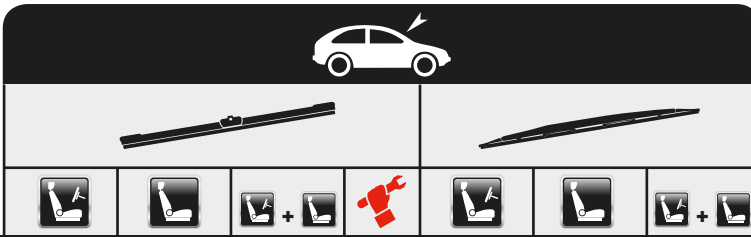

JAGUAR

JEEP

...JAGUAR										
S-TYPE (CCX)	01/99→12/08									
→03/02						A55	A55			
→03/02	+ Spoiler					AS55		AS5555		
04/02→						AW60	AW45			
XE (X760)	03/15→									
		AFR70	AFR43		A					
XF (_J05_, CC9)	03/08→04/15									
		AFR60	AFR48	AFR6048B	B					
XF (X260)	05/15→									
		AFR70	AFR43		A					
XF SPORTBRAKE (CC9)	09/12→04/14									
		AFR60	AFR48	AFR6048B	B			AP30		
XF SPORTBRAKE (X260)	07/17→									
		AFR70	AFR43		A					
XJ (NAW, NBW)	09/96→05/03									
x1						A53				
XJ (X350, X358)	03/03→03/09									
						AW60	AW45			
XJ (X35_, _J12_, _J24_)	10/09→									
		AFR60	AFR48	AFR6048B	B					
XK 8 Convertible (QDV)	03/96→12/06					A53	A53			
XK 8 Coupe (QEV)	03/96→12/06					A53	A53			
XK Convertible (_J43_)	03/06→07/14					A55	A53			
+ Spoiler						AS55				
XK Coupe (QQ6_, _J43_)	03/06→07/14					A55	A53			
+ Spoiler						AS55				
X-TYPE (CF1)	03/01→11/09					A55	A48			
+ Spoiler						AS55		AS5548		
X-TYPE Estate	09/03→12/09					A55	A48		AP34	
+ Spoiler						AS55		AS5548		
JEEP										
CHEROKEE (KJ)	03/01→01/08					A48	A48		A29	
+ Spoiler						AS48		AS4848		
CHEROKEE (KL)	11/13→									
Hybrid Blade						AHR65	AHR45		AP35A	
COMMANDER (XK)	09/05→12/10					A45	A45			
+ Spoiler						AS45		AS4545		
COMPASS (MK49)	08/06→					A55	A51		A29	
+ Spoiler						AS55		AS5551		
GRAND CHEROKEE II (WJ, WG)	09/98→09/05					A53	A53		A29	
+ Spoiler						AS53				
GRAND CHEROKEE III (WH, WK)	10/04→10/11					A53	A53		AP30A	
+ Spoiler						AS53				

CR1211
CR1206

CR1211
CR1203
CR1214

CR1211
CR1203
CR1214

CR1208

CR1202
CR1213

CR1209

CR1207

Special

Special

Special

Special

CR3007