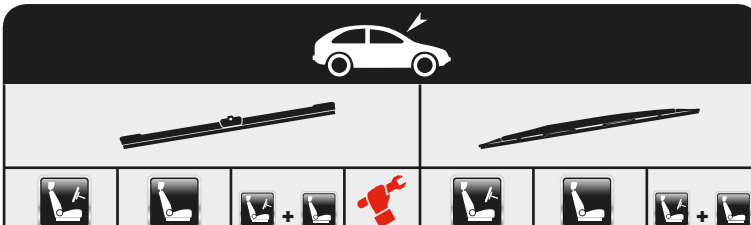

Special

Special

Special

CR3007

LANCIA

LAND ROVER

...LANCIA										
THEMA (LX)	09/11→					AHR60	AHR50			
Hybrid Blade						A65	A51			
THESIS (841AX)	07/02→07/09					AS65				
+ Spoiler						A65	A51		AP40	
VOYAGER MPV (RT)	09/11→12/14					AS65				
+ Spoiler						A58	A41	A5841	R38	
Y (840A)	11/95→09/03								A380R	
YPSILON (843)	10/03→12/11					A60	A41		R33	
+ Spoiler						AS60			A339R	
YPSILON (312, 846)	05/11→	AFR60	AFR38	AFR6038A	A					
ZETA (220)	05/95→09/02					A65	A51		A41	
+ Spoiler						AS65				
LAND ROVER										
DEFENDER Pickup (LD_)	10/95→02/16					A33	A33			
DISCOVERY II (LJ, LT)	10/98→08/04							A5050	AP37	
								R53		
DISCOVERY III (TAA)	07/04→09/09			AFU555	L				A41	
DISCOVERY IV (LA)	09/09→			AFU555	L				A41	
DISCOVERY SPORT (LC)	09/14→					AHR65	AHR50			
Hybrid Blade						A55	A53		AP37	
FREELANDER (LN)	02/98→10/06					AS55				
+ Spoiler										
FREELANDER 2 (FA_)	10/06→10/14	AFR60	AFR48	AFR6048B	B				A36	
FREELANDER Soft Top	02/98→10/06					A55	A53			
+ Spoiler						AS55				
RANGE ROVER EVOQUE (LV)	06/11→	AFR60	AFR53	AFR6053A	A					
RANGE ROVER EVOQUE Convertible (LV_)	11/15→	AFR60	AFR53	AFR6053A	A					
RANGE ROVER III (LM)	03/02→12/12							A6565	A45	
RANGE ROVER IV (LG)	08/12→					AHR60	AHR50		A45	
Hybrid Blade										
RANGE ROVER SPORT (LS)	02/05→03/13			AFU555	L				A41	
RANGE ROVER SPORT (LW)	04/13→					AHR60	AHR50		A38	
Hybrid Blade									→07/15	
									AF38Z	
									08/15→	