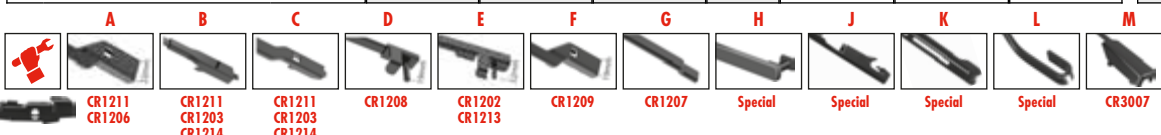

Special

Special

Special

CR3007

...HYUNDAI

GENESIS (DH) + Spoiler	06/14→					A65	A48	
GENESIS Coupe + Spoiler	01/08→					A60	A48	
GETZ (TB)	08/02→12/10					A55	A36	A36
GRANDEUR (TG) + Spoiler	06/03→					A60	A51	
GRANDEUR (HG) + Spoiler	01/11→					A60	A51	
Hybrid Blade						AHR60	AHR50	
GRAND SANTA FÉ Hybrid Blade	01/13→					AHR65	AHR35	
H-1 / STAREX	06/97→					A65	A51	A43
i10 (PA) + Spoiler	10/07→02/16					A55	A41	
i10 (IA) + Spoiler	08/13→					A55	A41	
i10 Saloon + Spoiler	12/13→					A55	A41	
i20 (PB, PBT) Hybrid Blade	08/08→					AHR60	AHR40	AP30A
i20 (GB) Hybrid Blade	11/14→					AHR60	AHR40	AP30
i20 ACTIVE (IB, GB) Hybrid Blade	09/15→					AHR60	AHR40	AP30
i20 Coupe Hybrid Blade	05/15→					AHR60	AHR40	AP30
i30 (FD) →03/10	10/07→11/11	AFR60	AFR45	AFR6045A	A			
04/10→						A60	A45	
04/10→ + Spoiler						AS60		
i30 (GD) Hybrid Blade	06/11→					AHR65	AHR35	
i30 (PDE, PD) Hybrid Blade	11/16→					AHR65	AHR40	
i30 Coupe Hybrid Blade	05/13→					AHR65	AHR35	
i30 CW (FD) →03/10	10/07→06/12	AFR60	AFR45	AFR6045A	A			
04/10→						A60	A45	
04/10→ + Spoiler						AS60		
i30 CW (GD) Hybrid Blade	06/12→					AHR65	AHR35	