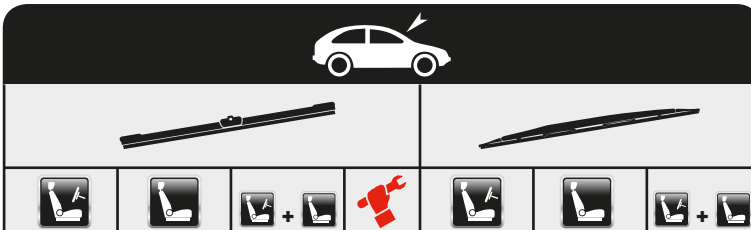

...LEXUS

LS (UVF4_, USF4_) Hybrid Blade	04/06→							AHR60	AHR48	
LX (UZJ100) + Spoiler	09/97→03/08							A60	A53	
LX (URJ201) Hybrid Blade	08/07→							AS60		
RC (GSC1_, USC1_) Hybrid Blade	08/14→							AHR60	AHR55	
RX (MCU15) + Spoiler	07/00→05/03							AHR60	AHR45	
RX (MHU3_, GSU3_, MCU3_) + Spoiler	02/03→12/08							A60	A53	A41
RX (GYL1_, GGL15, AGL10) Hybrid Blade	12/08→10/15							AS60		
SC (UZZ40_) + Spoiler	01/01→07/10							A65	A55	AP35A
								AS65		
								AHR65	AHR55	AP35A
								A60	A51	
								AS60		

LOTUS

ELISE ('95)	08/95→01/01							A51		
ELISE ('00)	11/00→									
01/01→								AW60		
01/01→								A65		
ELISE 340 R	02/00→02/01									
								AW60		
								A65		
EUROPA S	07/06→									
								AW60		
								A65		
EVORA	05/09→									
		AFR65	AFR65	AFR656SE	E					
EXIGE I (SCC_)	05/00→06/12									
								AW60		
								A65		
EXIGE II	06/12→									
								AW60		
								A65		

MAN

TGE Box (UY_)	02/17→									
		AFR70	AFR65				F			
TGE Platform/Chassis (UZ_)	11/16→									
		AFR70	AFR65				F			

MASERATI

3200 GT Coupe	10/98→03/02							A55	A55	

LEXUS

LOTUS

MAN

MASERATI