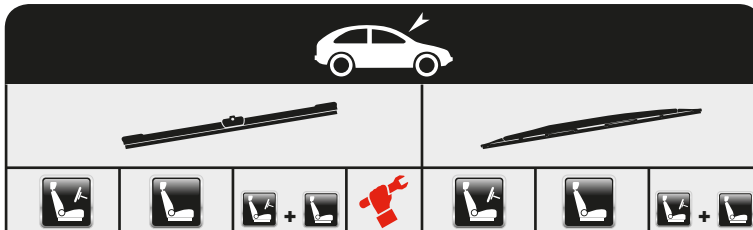

Special

Special

Special

CR3007

...MERCEDES-BENZ

VARIO Box Body / Estate	09/96→					A60	A60	
VARIO Bus	09/96→					A60	A60	
VARIO Cab with engine	09/96→					A60	A60	
VARIO Dumptruck	09/96→					A60	A60	
VARIO Platform/Chassis	09/96→					A60	A60	
VITO Bus (638)	02/96→07/03					AW65	AW55	AW6555
VITO Bus (W639)	09/03→							
→08/05  + Spoiler 								ASW7065
09/05→ 		AFR65	AFL70	AFU7065B	B			
VITO / MIXTO Box (W639)	09/03→							
→08/05  + Spoiler 								ASW7065
09/05→ 		AFR65	AFL70	AFU7065B	B			
VITO Van/Box (638)	03/97→07/03					AW65	AW55	AW6555