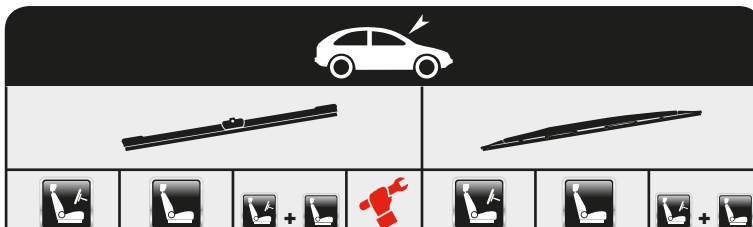

Special

Special

Special

CR3007

...HYUNDAI

GENESIS (DH) + Spoiler	06/14→					A65	A48	
GENESIS Coupe + Spoiler	01/08→					A60	A48	
GETZ (TB)	08/02→12/10					A55	A36	A36
GRANDEUR (TG) + Spoiler	06/03→					A60	A51	
GRANDEUR (HG) + Spoiler	01/11→					A60	A51	
Hybrid Blade						AHR60	AHR50	
GRAND SANTA FÉ Hybrid Blade	01/13→					AHR65	AHR35	
H-1 / STAREX	06/97→					A65	A51	A43
i10 (PA) + Spoiler	10/07→02/16					A55	A41	
i10 (IA) + Spoiler	08/13→					A55	A41	
i10 Saloon + Spoiler	12/13→					A55	A41	
i20 (PB, PBT) Hybrid Blade	08/08→					AHR60	AHR40	AP30A
i20 (GB) Hybrid Blade	11/14→					AHR60	AHR40	AP30
i20 ACTIVE (IB, GB) Hybrid Blade	09/15→					AHR60	AHR40	AP30
i20 Coupe Hybrid Blade	05/15→					AHR60	AHR40	AP30
i30 (FD) →03/10	10/07→11/11	AFR60	AFR45	AFR6045A	A			
04/10→						A60	A45	
04/10→ + Spoiler						AS60		
i30 (GD) Hybrid Blade	06/11→					AHR65	AHR35	
i30 (PDE, PD) Hybrid Blade	11/16→					AHR65	AHR40	
i30 Coupe Hybrid Blade	05/13→					AHR65	AHR35	
i30 CW (FD) →03/10	10/07→06/12	AFR60	AFR45	AFR6045A	A			
04/10→						A60	A45	
04/10→ + Spoiler						AS60		
i30 CW (GD) Hybrid Blade	06/12→					AHR65	AHR35	