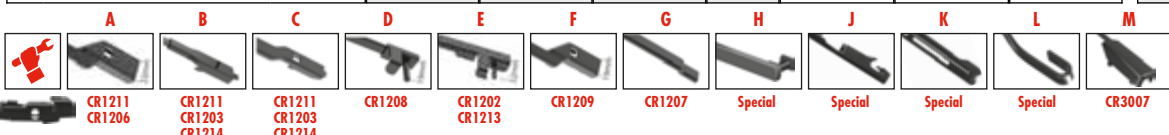

ROVER											
25 (RF)	09/99→06/06					A45	A45		A45	→09/04	
+ Spoiler						AS45		AS4545	AP40	10/04→	
45 (RT)	02/00→05/05					A51	A45		A45		
+ Spoiler						AS51		AS5145			
45 Saloon (RT)	02/00→05/05					A51	A45				
+ Spoiler						AS51		AS5145			
75 (RJ)	02/99→05/05					A55	A55				
+ Spoiler						AS55		AS5555			
75 Tourer (RJ)	08/01→06/06					A55	A55		AP34		
+ Spoiler						AS55		AS5555			
200 (RF)	11/95→11/00					A45	A45		A45		
+ Spoiler						AS45		AS4545			
400 (RT)	05/95→03/00					A51	A45				
+ Spoiler						AS51		AS5145			
400 Hatchback (RT)	05/95→03/00					A51	A45		A45		
+ Spoiler						AS51		AS5145			
CITYROVER	09/03→12/05					A51	A51		A29		
+ Spoiler						AS51					
COUPE	03/96→11/99					A45	A45		A51		
+ Spoiler						AS45		AS4545			
STREETWISE	08/03→05/05					A45	A45		A45	→09/04	
+ Spoiler						AS45		AS4545	AP40	10/04→	
SAAB											
9-3 (YS3D)	02/98→08/03					A53	A53		A51		
+ Spoiler						AS53					
9-3 (YS3F)	09/02→02/15										
→08/07						A55	A55				
→08/07 + Spoiler						AS55					
09/07→		AFR58	AFR58		B						
9-3 Cabriolet (YS3D)	02/98→08/03					A53	A53				
+ Spoiler						AS53					
9-3 Convertible (YS3F)	08/03→02/15										
→08/07						A55	A55				
→08/07 + Spoiler						AS55					
09/07→		AFR58	AFR58		B						
9-3 Estate (YS3F)	03/05→02/15										
→08/07						A55	A55		AP28		
→08/07 + Spoiler						AS55					
09/07→		AFR58	AFR58		B						
9-3X	02/09→12/12										
		AFR58	AFR58		B						

ROVER

SAAB