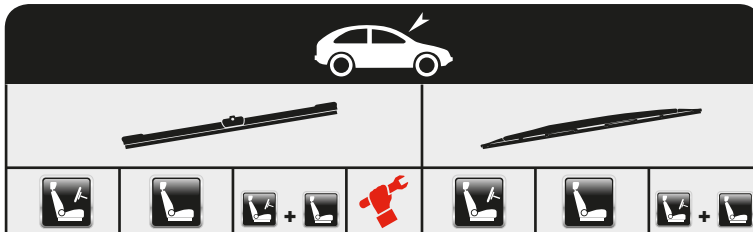

Special

Special

Special

CR3007

...FORD

Model	Year Range	A	B	C	D	E	F	G	H	J	K	L	M
FIESTA VI Van	01/09→	AFR65	AFR38	AFR6538A	A								
FOCUS III Box Body / Estate	02/12→	AFR75	AFL75	AFU7575A	A							AP31	
FOCUS III Box Body / Hatchback	01/11→	AFR75	AFL75	AFU7575A	A							AP31	
FOCUS III Van	02/12→	AFR75	AFL75	AFU7575A	A							AP31	
GRAND C-MAX Van	12/10→	AFR75	AFL63	AFR7563B	B							AP30	
KA Van (RB)	05/02→05/05							A48	A43			A38	
KUGA II Van	05/12→	AFR65	AFL70	AFU7065B	B								
TOURNEO CUSTOM Bus	04/12→	AFR75	AFR70	AFR7570A	A							AP35	
TRANSIT Box (FA _ _)	01/00→05/06							A70	A60			A45	1 x
TRANSIT Bus (FD _ _ , FB _ _ , FS _ _ , FZ _ _ , FC _ _)	01/00→05/06							A70	A60			A45	1 x
TRANSIT Bus ('06)	04/06→							A70	A60			A45	1 x
TRANSIT Bus ('13)	08/13→	AFR75	AFR50	AFR7550A	A							A41	2 x
TRANSIT CONNECT (P65 _ , P70 _ , P80 _)	06/02→							A55	A51			A38	1 x
TRANSIT CONNECT Box	02/13→	AFR75	AFL75	AFU7575B	B			AS55				A33	2 x
TRANSIT COURIER Box	02/14→	AFR75	AFL75	AFU7575B	B							AP35	
TRANSIT CUSTOM Bus	02/14→	AFR70	AFR38	AFR7040A	B							AP35	
TRANSIT CUSTOM Van/Box	04/12→	AFR75	AFL70	AFR7570A	A							AP35	
TRANSIT Platform/Chassis (FM _ _ , FN _ _)	01/00→05/06							A70	A60				
TRANSIT Platform/Chassis ('06)	04/06→08/14							A70	A60				
TRANSIT Platform/Chassis ('13)	08/13→	AFR75	AFR50	AFR7550A	A			AS70					