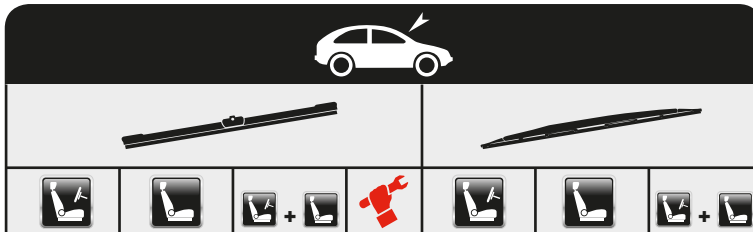

...VW

Model	Year	A	B	C	D	E	F	G	H	J	K	L	M
TRANSPORTER VI Bus (SGB, SGG, SGJ)	04/15→		AFR60	AFR60			F					AF40	
TRANSPORTER VI Platform/Chassis (SFD, SFE, SFL, SFZ)	04/15→		AFR60	AFR60			F						
TRANSPORTER VI Van/Box (SGA, SGH)	04/15→		AFR60	AFR60			F					AF40	

VW

CR1211
CR1206

CR1211
CR1203
CR1214

CR1211
CR1203
CR1214

CR1208

CR1202
CR1213

CR1209

CR1207

Special

Special

Special

Special

CR3007