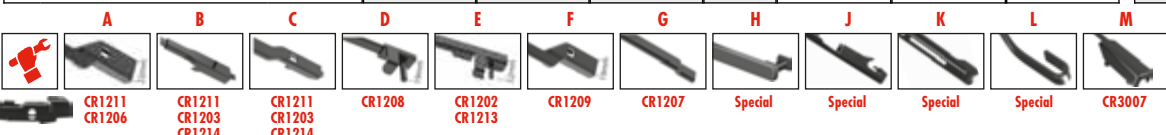

Special

Special

Special

CR3007

...FORD

Model	Year Range	A	B	C	D	E	F	G	H	J	K	L	M
FIESTA VI Van	01/09→	AFR65	AFR38	AFR6538A	A								
FOCUS III Box Body / Estate	02/12→	AFR75	AFL75	AFU7575A	A							AP31	
FOCUS III Box Body / Hatchback	01/11→	AFR75	AFL75	AFU7575A	A							AP31	
FOCUS III Van	02/12→	AFR75	AFL75	AFU7575A	A							AP31	
GRAND C-MAX Van	12/10→	AFR75	AFL63	AFR7563B	B							AP30	
KA Van (RB)	05/02→05/05							A48	A43			A38	
KUGA II Van	05/12→	AFR65	AFL70	AFU7065B	B								
TOURNEO CUSTOM Bus	04/12→	AFR75	AFR70	AFR7570A	A							AP35	
TRANSIT Box (FA _ _)	01/00→05/06							A70	A60			A45	1 x
TRANSIT Bus (FD _ _ , FB _ _ , FS _ _ , FZ _ _ , FC _ _)	01/00→05/06							A70	A60			A45	1 x
TRANSIT Bus ('06)	04/06→							A70	A60			A45	1 x
TRANSIT Bus ('13)	08/13→	AFR75	AFR50	AFR7550A	A							A41	2 x
TRANSIT CONNECT (P65 _ , P70 _ , P80 _)	06/02→							A55	A51			A38	1 x
TRANSIT CONNECT Box	02/13→	AFR75	AFL75	AFU7575B	B			AS55				A33	2 x
TRANSIT COURIER Box	02/14→	AFR75	AFL75	AFU7575B	B							AP35	
TRANSIT CUSTOM Bus	02/14→	AFR70	AFR38	AFR7040A	B							AP35	
TRANSIT CUSTOM Van/Box	04/12→	AFR75	AFL70	AFR7570A	A							AP35	
TRANSIT Platform/Chassis (FM _ _ , FN _ _)	01/00→05/06							A70	A60				
TRANSIT Platform/Chassis ('06)	04/06→08/14							A70	A60				
TRANSIT Platform/Chassis ('13)	08/13→	AFR75	AFR50	AFR7550A	A			AS70					