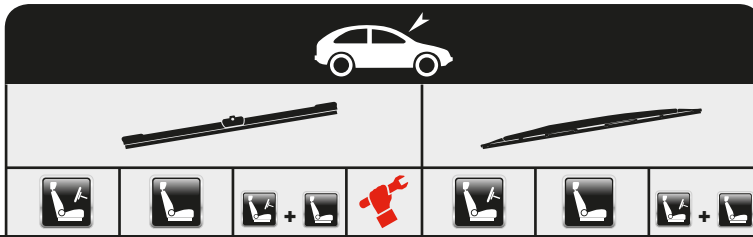

BENTLEY

ARNAGE	04/98→10/09						A60	A60	
AZURE	09/95→06/06						A55	A55	
+ Spoiler							AS55		AS5555
BENTAYGA	10/15→		AFR68	AFR50		F			
MULSANNE ('09)	09/09→		AFR60	AFR50	AFR6050F	F			

BMW

1 (E87)	02/03→01/13		AFR50	AFR50	AFR5050B	B			
1 (E81)	09/06→12/11		AFR50	AFR50	AFR5050B	B			
1 (F20)	11/10→		AFR55	AFR45	AFR5545B	B			
1 (F21)	12/11→		AFR55	AFR45	AFR5545B	B			