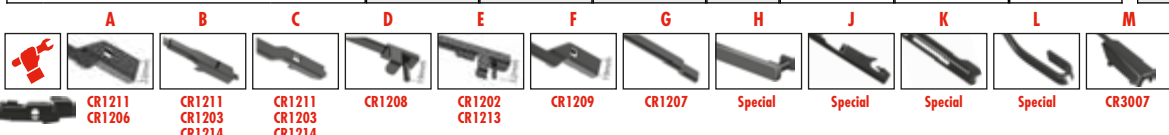

Special

Special

Special

Special

CR3007

...BMW

5 (E39)	09/95→06/03											A6555	
												R65C	
5 (E60)	12/01→03/10												
		AFL58	AFL60	AFU6058C	C								
5 (F10, F18)	01/09→10/16												
		AFR65	AFR45	AFR6545D	D								
5 (G30, F90)	09/16→												
		AFR65	AFR48	AFR6548A	A								
5 Gran Turismo (F07)	01/09→02/17												
		AFR65	AFR45	AFR6545D	D								
5 Touring (E39)	09/96→05/04											A6555	A45
												R65C	
5 Touring (E61)	03/04→12/10												
		AFL58	AFL60	AFU6058C	C								
5 Touring (F11)	11/09→												
		AFR65	AFR45	AFR6545D	D								
5 Touring (G31)	03/17→												
		AFR65	AFR48	AFR6548A	A								
6 (E63)	01/04→12/10												
		AFL58	AFL60	AFU6058C	C								
6 Convertible (E64)	03/04→12/10												
		AFL58	AFL60	AFU6058C	C								
6 Convertible (F12)	03/11→												
		AFR65	AFR43		D								
6 Coupe (F13)	11/10→												
		AFR65	AFR43		D								
6 Gran Coupe (F06)	09/11→												
		AFR65	AFR43		D								
7 (F01, F02, F03, F04)	02/08→12/15												
		AFR65	AFR45	AFR6545D	D								
7 (G11, G12)	10/14→												
		AFR65	AFR48	AFR6548A	A								
i3 (I01)	08/13→												AP28
		AFR70	AFL53		E								
i8 (I12)	03/14→												
		AFR70	AFL60		E								
i8 Roadster (I15)	03/18→												
		AFR70	AFL60		E								
X1 (E84)	03/09→06/15												AF30Z
		AFR60	AFR48	AFR6048B	B								
X1 (F48)	11/14→												AF34Y
		AFR65	AFR40	AFR6540F	F								