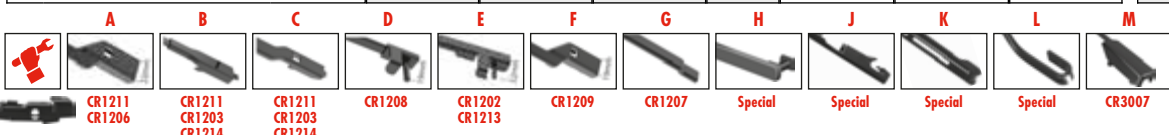

...VAUXHALL

Model	Year Range	A	B	C	D	E	F	G	H	J	K	L	M
ASTRA Mk V (H) Estate	08/04→10/12	AFR55	AFR45	AFR5545E	E								
ASTRA Mk V (H) Sport Hatch	02/05→11/10	AFR55	AFR45	AFR5545E	E								
ASTRA Mk VI (J)	12/09→	AFR68	AFL63	AFR6863A	A								
ASTRA Mk VI (J) Sports Tourer	10/10→	AFR68	AFL63	AFR6863A	A								
ASTRA Mk VI (J) Saloon	06/12→	AFR68	AFL63	AFR6863A	A								
ASTRA Mk VII (K)	07/15→	AFR70	AFL60	AFR7060A	A								
ASTRA Mk VII (K) Estate	11/15→	AFR70	AFL60	AFR7060A	A								
ASTRA TwinTop Mk V (H)	09/05→11/10	AFR55	AFR45	AFR5545E	E								
CASCADA Convertible	02/13→	AFR68	AFL63	AFR6863A	A								
COMBO TOUR Mk II (C) (F25)	09/01→02/12							A51	A43				
+ Spoiler								AS51					
CORSA Mk II (C) (WSL, F08)	08/00→10/06							A51	A45				
+ Spoiler								AS51		AS5145			
CORSA Mk III (D) (L_8)	07/06→08/14	AFR65	AFR40	AFR6540B	B								
CORSA Mk IV (E)	08/14→	AFR65	AFR40	AFR6540B	B								
CROSSLAND X (P17)	03/17→	AFR65	AFR40	AFR6540F	F								
FRONTERA Mk II (B)	10/98→10/04							A48	A48				
+ Spoiler								AS48		AS4848			
GRANDLAND X (A18)	06/17→	AFR70	AFR48		A								
INSIGNIA Hybrid Blade	07/08→05/17							AHR60	AHR45				
INSIGNIA Estate Hybrid Blade	07/08→05/17							AHR60	AHR45				
INSIGNIA Mk I (A) Country Tourer (G09) Hybrid Blade	07/08→05/17							AHR60	AHR45				
INSIGNIA Mk II (B) Country Tourer (Z18) Hybrid Blade	03/17→							AHR60	AHR50				
INSIGNIA Mk II (B) Hatchback (Z18) Hybrid Blade	03/17→							AHR60	AHR50				