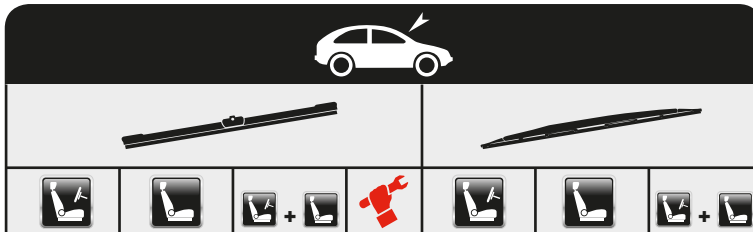

Special

Special

Special

Special

CR3007

...BMW

5 (E39)	09/95→06/03											A6555	
												R65C	
5 (E60)	12/01→03/10												
		AFL58	AFL60	AFU6058C	C								
5 (F10, F18)	01/09→10/16												
		AFR65	AFR45	AFR6545D	D								
5 (G30, F90)	09/16→												
		AFR65	AFR48	AFR6548A	A								
5 Gran Turismo (F07)	01/09→02/17												
		AFR65	AFR45	AFR6545D	D								
5 Touring (E39)	09/96→05/04											A6555	A45
												R65C	
5 Touring (E61)	03/04→12/10												
		AFL58	AFL60	AFU6058C	C								
5 Touring (F11)	11/09→												
		AFR65	AFR45	AFR6545D	D								
5 Touring (G31)	03/17→												
		AFR65	AFR48	AFR6548A	A								
6 (E63)	01/04→12/10												
		AFL58	AFL60	AFU6058C	C								
6 Convertible (E64)	03/04→12/10												
		AFL58	AFL60	AFU6058C	C								
6 Convertible (F12)	03/11→												
		AFR65	AFR43		D								
6 Coupe (F13)	11/10→												
		AFR65	AFR43		D								
6 Gran Coupe (F06)	09/11→												
		AFR65	AFR43		D								
7 (F01, F02, F03, F04)	02/08→12/15												
		AFR65	AFR45	AFR6545D	D								
7 (G11, G12)	10/14→												
		AFR65	AFR48	AFR6548A	A								
i3 (I01)	08/13→												AP28
		AFR70	AFL53		E								
i8 (I12)	03/14→												
		AFR70	AFL60		E								
i8 Roadster (I15)	03/18→												
		AFR70	AFL60		E								
X1 (E84)	03/09→06/15												AF30Z
		AFR60	AFR48	AFR6048B	B								
X1 (F48)	11/14→												AF34Y
		AFR65	AFR40	AFR6540F	F								