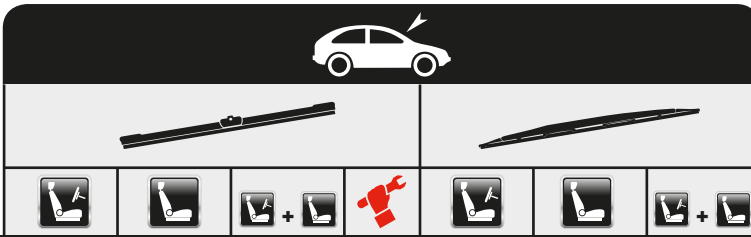

MERCEDES-BENZ

MERCEDES-BENZ

Model	Year	A	B	C	D	E	F	G	H	J	K	L	M
CITAN Box (415)	11/12→							A55	A55			AP34	
		AFR58	AFR53	AFR5853G	G							A33	
CITAN Mixto (415)	11/12→							A55	A55			AP34	
		AFR58	AFR53	AFR5853G	G							A33	
SPRINTER 2-t Box (901, 902)	01/95→05/06							A60	A55				
SPRINTER 2-t Bus (901, 902)	01/95→05/06							A60	A55				
SPRINTER 2-t Platform/Chassis (901, 902)	01/95→05/06							A60	A55				
SPRINTER 3,5-t Box (906)	06/06→											AF38Z	
		AFR65	AFR60	AFR6560B	B								
SPRINTER 3,5-t Bus (906)	06/06→											AF38Z	
		AFR65	AFR60	AFR6560B	B								
SPRINTER 3,5-t Platform/Chassis (906)	06/06→												
		AFR65	AFR60	AFR6560B	B								
SPRINTER 3-t Bus (903)	01/95→05/06							A60	A55				
SPRINTER 3-t Bus (906)	06/06→											AF38Z	
		AFR65	AFR60	AFR6560B	B								
SPRINTER 3-t Platform/Chassis (903)	01/95→05/06							A60	A55				
SPRINTER 3-t Platform/Chassis (906)	06/06→												
		AFR65	AFR60	AFR6560B	B								
SPRINTER 3-t Van/Box (903)	01/95→05/06							A60	A55				
SPRINTER 3-t Van/Box (906)	06/06→											AF38Z	
		AFR65	AFR60	AFR6560B	B								
SPRINTER 4,6-t Bus	06/06→											AF38Z	
		AFR65	AFR60	AFR6560B	B								
SPRINTER 4,6-t Platform/Chassis (906)	06/06→												
		AFR65	AFR60	AFR6560B	B								
SPRINTER 4,6-t Van/Box (906)	06/06→											AF38Z	
		AFR65	AFR60	AFR6560B	B								
SPRINTER 4-t Bus (904)	02/96→05/06							A60	A55				
SPRINTER 4-t Platform/Chassis (904)	02/96→05/06							A60	A55				
SPRINTER 4-t Van/Box (904)	02/96→05/06							A60	A55				
SPRINTER 5-t Bus	06/06→											AF38Z	
		AFR65	AFR60	AFR6560B	B								
SPRINTER 5-t Platform/Chassis (905)	04/01→05/06							A60	A55				
SPRINTER 5-t Platform/Chassis (906)	06/06→												
		AFR65	AFR60	AFR6560B	B								
SPRINTER 5-t Van/Box (906)	06/06→											AF38Z	
		AFR65	AFR60	AFR6560B	B								
SPRINTER Dumptruck (905)	04/01→							A60	A55				

CR1211
CR1206

CR1211
CR1203
CR1214

CR1211
CR1203
CR1214

CR1208

CR1202
CR1213

CR1209

CR1207

Special

Special

Special

Special

CR3007