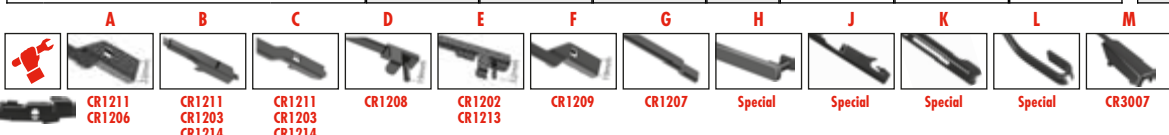

Special

Special

Special

CR3007

...AUDI

Model	Period	AFR65	AFR45	AFR6545F	F							
A3 Limousine (8VS)	05/13→											
A3 Sportback (8PA)	09/04→03/13											
→10/04		AFR60	AFR48	AFR6048E	E						A33	
11/04→		AFR60	AFR48	AFR6048B	B							
A3 Sportback (8VA)	09/12→											
		AFR65	AFR45	AFR6545F	F						AF34Y	
A4 (8E2, B6)	11/00→12/04											
→10/03											R55	
11/03→				AFR5555K	K							
A4 (8EC, B7)	11/04→06/08			AFR5555K	K							
A4 (8K2, B8)	11/07→12/15											
		AFR60	AFR50	AFR6050F	F							
A4 (8W2, B9)	05/15→											
		AFR60	AFR50	AFR6050F	F							
A4 Allroad (8KH, B8)	04/09→05/16											
		AFR60	AFR50	AFR6050F	F							
A4 Allroad (8WH, B9)	01/16→											
		AFR60	AFR50	AFR6050F	F						AF37Y	
A4 Avant (8E5, B6)	04/01→12/04											
→10/03											R55	
11/03→				AFR5555K	K							
A4 Avant (8ED, B7)	11/04→06/08			AFR5555K	K							A33
A4 Avant (8K5, B8)	11/07→12/15											
		AFR60	AFR50	AFR6050F	F						AF39Y	
A4 Avant (8W5, B9)	08/15→											
		AFR60	AFR50	AFR6050F	F						AF37Y	
A4 Convertible (8H7, B6, 8HE, B7)	04/02→03/09											
→10/03											R55	
11/03→				AFR5555K	K							
A5 (8T3)	06/07→01/17											
→12/07		AFR60	AFR50	AFR6050F	A							
01/08→		AFR60	AFR50	AFR6050F	F							
A5 (F53)	06/16→											
		AFR60	AFR50	AFR6050F	F							
A5 Convertible (8F7)	03/09→01/17											
		AFR60	AFR50	AFR6050F	F							
A5 Convertible (F57)	11/16→											
		AFR60	AFR50	AFR6050F	F							
A5 Sportback (8TA)	09/09→01/17											
		AFR60	AFR50	AFR6050F	F							