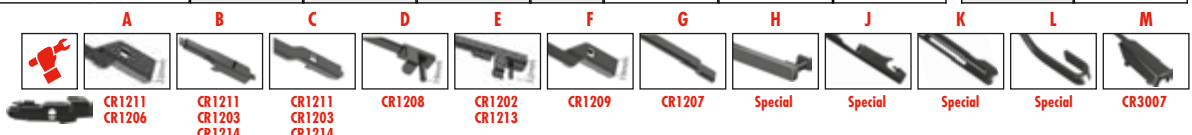

PEUGEOT

PORSCHE

...PEUGEOT								
EXPERT Box	04/16→							
+ Spoiler		AFR65	AFR48	AFR6548G	G			
EXPERT Platform/Chassis (223)	12/95→12/06					A65	A51	
+ Spoiler						AS65		
EXPERT Platform/Chassis	01/07→					A70	A51	
+ Spoiler						AS70		
EXPERT Platform/Chassis	09/16→							
		AFR65	AFR48	AFR6548G	G			
EXPERT Van/Box (222)	07/95→12/06					A65	A51	
+ Spoiler						AS65		
EXPERT Van/Box (VF3A_, VF3U_, VF3X_)	01/07→					A70	A51	AP35
+ Spoiler						AS70		
PARTNER Platform/Chassis	01/99→07/08					A55	A55	
+ Spoiler						AS55		AS5555
PARTNER Platform/Chassis	01/09→							
		AFR65	AFR40	AFR6540A	A			
PARTNER Van/Box ('96)	04/96→12/15					A55	A55	A41 1 x
+ Spoiler						AS55		A36 2 x
PARTNER Van/Box ('08)	04/08→							
		AFR65	AFR40	AFR6540A	A			AP35
TRAVELLER	04/16→							
		AFR65	AFR48	AFR6548G	G			

PORSCHE								
718 BOXSTER (982)	04/16→							
		AFR53	AFR58		F			
718 CAYMAN (982)	04/16→							
		AFR53	AFR58		F			
911 (996)	09/97→08/05					A55	A53	A55
+ Spoiler						AS55		
								ASC5553
911 (997)	07/04→12/12					A55	A53	
+ Spoiler						AS55		
								ASC5553
911 (991)	12/11→							
		AFR53	AFR58		F			
911 Convertible (996)	02/98→08/05					A55	A53	
+ Spoiler						AS55		
								ASC5553
911 Convertible (997)	04/05→12/12					A55	A53	
+ Spoiler						AS55		
								ASC5553