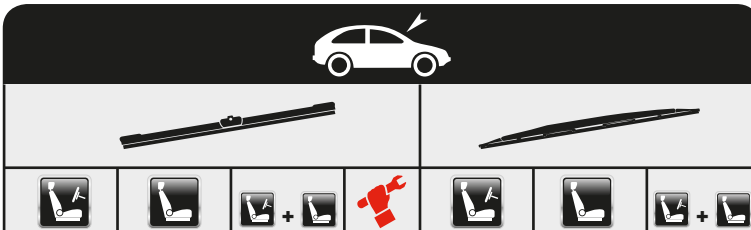

Special

Special

Special

CR3007

...FIAT

SCUDO Box (270_)	01/07→					A70	A51	
+ Spoiler						AS70		
SCUDO Platform/Chassis (220_)	09/96→12/06					A65	A51	
+ Spoiler						AS65		
SCUDO Platform/Chassis (270_)	01/07→					A70	A51	
+ Spoiler						AS70		
SEICENTO Van (187)	01/98→01/10					A48	A48	
+ Spoiler						AS48		AS4848
TALENTO Box	06/16→							
		AFR65	AFR48	AFR6548A	A			
TALENTO Kombi	06/16→							
		AFR65	AFR48	AFR6548A	A			
TALENTO Multicab	06/16→							
		AFR65	AFR48	AFR6548A	A			
TALENTO Platform/Chassis	06/16→							
		AFR65	AFR48	AFR6548A	A			