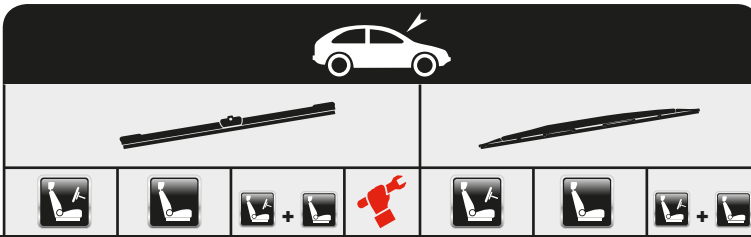

FORD

...FORD										
FIESTA V (JH_, JD_) + Spoiler	11/01→03/10					A55	A41		A29	
						AS55		AS5541		
FIESTA VI	06/08→								AP31	
		AFR65	AFR38	AFR6538A	A					
FIESTA VII	01/17→								AP31	
		AFR65	AFR38	AFR6538A	A					
FIESTA Saloon	04/10→									
		AFR65	AFR38	AFR6538A	A					
FOCUS (DAW, DBW) + Spoiler	10/98→12/07					A55	A48		A38	
						AS55		AS5548		
FOCUS C-MAX	10/03→03/07								A29	
		AFR65	AFR48	AFR6548E	E					
FOCUS Estate (DNW) + Spoiler	02/99→12/07					A55	A48		A29	
						AS55		AS5548		
FOCUS II (DA_)	07/04→09/12								A36	→01/08
		AFR65	AFR43	AFR6543E	E				AP34	02/08→
FOCUS II Convertible	10/06→09/10									
		AFR65	AFR43	AFR6543E	E					
FOCUS II Estate (DA_)	07/04→09/12								A29	→10/08
		AFR65	AFR43	AFR6543E	E				AP31	11/08→
FOCUS II Saloon (DA_)	04/05→									
		AFR65	AFR43	AFR6543E	E					
FOCUS III	07/10→								AP31	
		AFR75	AFL75	AFU7575A	A					
FOCUS III Saloon	07/10→									
		AFR75	AFL75	AFU7575A	A					
FOCUS III Turnier	07/10→								AP31	
		AFR75	AFL75	AFU7575A	A					
FOCUS Saloon (DFW) + Spoiler	02/99→12/07					A55	A48			
						AS55		AS5548		
FUSION (JU_) + Spoiler	08/02→12/12					A55	A41		A29	
						AS55		AS5541		
GALAXY (WGR) →08/01	03/95→05/06								A41	
								A7065		
		AFR70	AFL70	AFU7070E	E					
GALAXY (WA6)	05/06→06/15								A41	→11/08
		AFR65	AFL75	AFU7565A	A				AP34	12/08→
GALAXY	01/15→									
		AFR75	AFL75	AFU7575B	B					

CR1211
CR1206

CR1211
CR1203
CR1214

CR1211
CR1203
CR1214

CR1208

CR1202
CR1213

CR1209

CR1207

Special

Special

Special

Special

CR3007