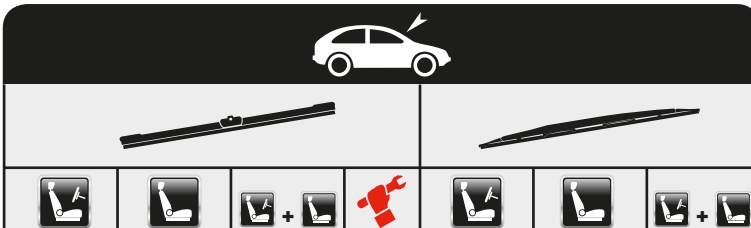

Special

Special

Special

CR3007

...AUDI

Q7 (4L)	03/06→08/15		AFR65	AFR65		B			
Q7 (4M)	01/15→		AFR68	AFR50		F			
R8	07/15→		AFR55	AFR55		F			
R8 Spyder	05/16→		AFR55	AFR55		F			
TT (8N3)	10/98→06/06						A53	A53	
→07/03							AS53		
→07/03 + Spoiler									
→07/03									ASC5353
08/03→		AFR53	AFR53	AFR5353F	E				
TT (8J3)	08/06→06/14		AFR55	AFR53	AFR5553B	B			
TT (FV3)	07/14→		AFR60	AFR50	AFR6050F	F			
TT Roadster (8N9)	10/99→06/06						A53	A53	
→07/03							AS53		
→07/03 + Spoiler									
→07/03									ASC5353
08/03→		AFR53	AFR53	AFR5353F	E				
TT Roadster (8J9)	03/07→06/14		AFR55	AFR53	AFR5553B	B			
TT Roadster (FV9)	11/14→		AFR60	AFR50	AFR6050F	F			