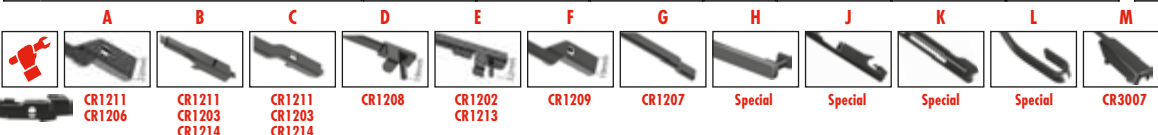

BMW

1 (E87)	02/03→01/13		AFR50	AFR50	AFR5050B	B			
1 (E81)	09/06→12/11		AFR50	AFR50	AFR5050B	B			
1 (F20)	11/10→		AFR55	AFR45	AFR5545B	B			
1 (F21)	12/11→		AFR55	AFR45	AFR5545B	B