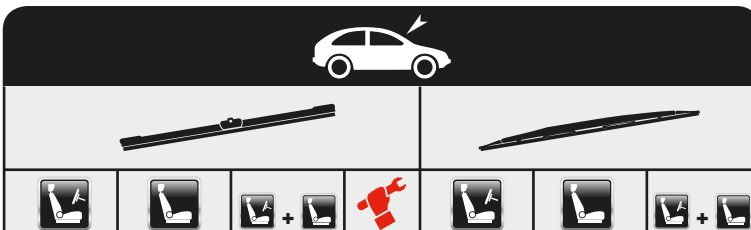

Special

Special

Special

CR3007

...OPEL

VIVARO Platform/Chassis (E7)	08/01→					A60	A53	
+ Spoiler						AS60		
VIVARO Platform/Chassis	06/14→							
		AFR65	AFR48	AFR6548A	A			
ZAFIRA B Van	07/05→							
		AFR70	AFL55	AFR7055B	B			