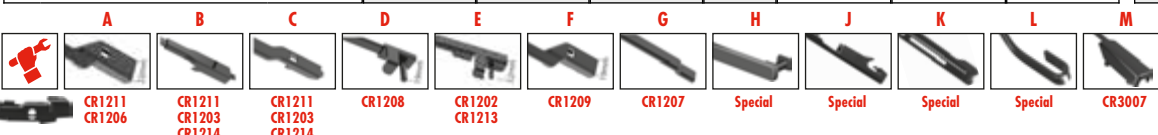

PEUGEOT

206 Van	04/99→03/09							A55	A55				
+ Spoiler								AS55		AS5555			
207 Van	04/07→												
		AFR65	AFR43	AFR6543E	E								
208 Van	10/12→												
		AFR65	AFR40	AFR6540A	A								
BIPPER (AA_)	02/08→												
		AFR65	AFR48	AFR6548G	G								
BOXER Bus (244, Z_)	12/01→							A55	A55				
BOXER Bus	09/05→												
		AFR65	AFR55	AFR6555A	A								
BOXER Platform/Chassis (244)	12/01→							A55	A55				
BOXER Platform/Chassis	04/06→												
		AFR65	AFR55	AFR6555A	A								
BOXER Van/Box (244)	12/01→							A55	A55				
BOXER Van/Box	04/06→												
		AFR65	AFR55	AFR6555A	A