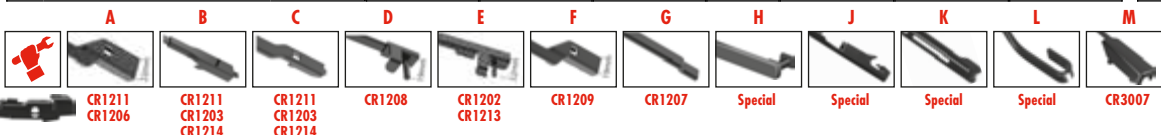

JAGUAR

F-PACE (X761, DC_)	09/15→							
		AFR65	AFR48	AFR6548A	A			
F-TYPE Convertible	10/12→					A55	A53	
+ Spoiler						AS55		
F-TYPE Coupe	10/13→					A55	A53	
+ Spoiler						AS55