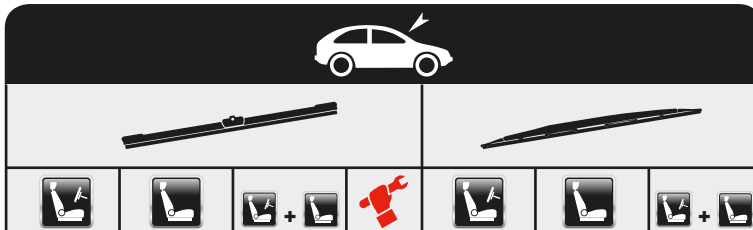

Special

Special

Special

CR3007

KIA

LANCIA

...KIA										
SPORTAGE (QL) Hybrid Blade	09/15→					AHR65	AHR40			
STINGER (CK) Hybrid Blade	06/17→					A65	A45			
STONIC (YB) + Spoiler	07/17→					A65	A41	AP28A		
Hybrid Blade						AS65				
VENGA (YN)	02/10→					AHR65	AHR40			
		AFR65	AFR35	AFR6535A	A			AP30		