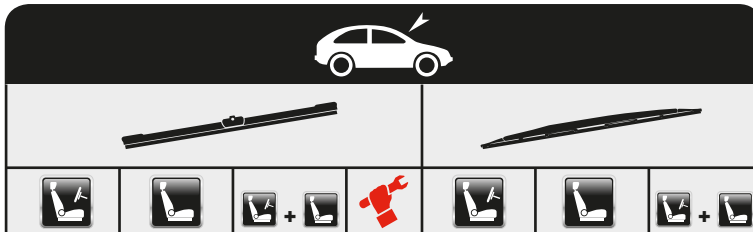

PEUGEOT

...PEUGEOT										
307 CC (3B)	10/03→									
			AFR60	AFL70	AFU7060B	B				
307 SW (3H)	03/02→12/09									
→09/04							A65	A70		AP35
→09/04	+ Spoiler						AS65	AS70		
10/04→		AFR65	AFL70	AFU7065B	B					
308 (4A_, 4C_)	09/07→									
		AFR65	AFL75	AFU7565A	A					AP30
308 CC	02/09→									
		AFR65	AFL75	AFU7565A	A					
308 II	09/13→									
		AFR60	AFR45	AFR6045A	A					AP23
308 SW	09/07→									
		AFR65	AFL75	AFU7565A	A					AP28
308 SW II	03/14→									
		AFR60	AFR45	AFR6045A	A					AP31
406 (8B)	10/95→01/05						A60	A55		A45
	+ Spoiler						AS60			
406 Break (8E/F)	10/96→10/04						A60	A55		AP34
	+ Spoiler						AS60			
406 Coupe (8C)	03/97→02/05						A65	A51		
	+ Spoiler						AS65			
407 (6D_)	05/04→									
		AFR70	AFL70	AFU7070E	E					AP28
407 Coupe (6C_)	10/05→									
		AFR70	AFL70	AFU7070E	E					
407 SW (6E_)	05/04→									
		AFR70	AFL70	AFU7070E	E					AP28
508	11/10→									
		AFR65	AFL65	AFU6565A	A					
508 SW	11/10→									
		AFR65	AFL65	AFU6565A	A					AP30
607 (9D, 9U)	01/00→								R65D	
807 (E)	06/02→						AW65	AW65		AP35
1007 (KM_)	04/05→						A60	A45		AP30
	+ Spoiler						AS60			
2008	03/13→									
		AFR65	AFR40	AFR6540A	A					AP28
3008	06/09→12/16									
		AFR80	AFL70	AFR8070A	A					AP30

CR1211
CR1206

CR1211
CR1203
CR1214

CR1211
CR1203
CR1214

CR1208

CR1202
CR1213

CR1209

CR1207

Special

Special

Special

Special

CR3007