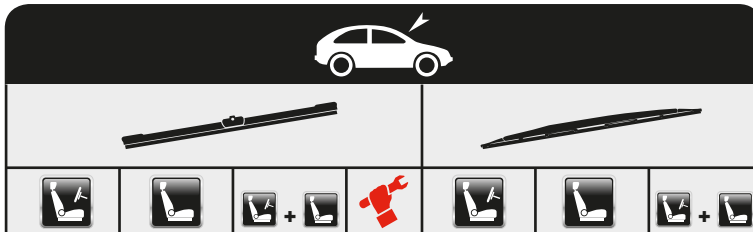

PEUGEOT

PORSCHE

...PEUGEOT								
EXPERT Box	04/16→							
+ Spoiler		AFR65	AFR48	AFR6548G	G			
EXPERT Platform/Chassis (223)	12/95→12/06					A65	A51	
+ Spoiler						AS65		
EXPERT Platform/Chassis	01/07→					A70	A51	
+ Spoiler						AS70		
EXPERT Platform/Chassis	09/16→							
		AFR65	AFR48	AFR6548G	G			
EXPERT Van/Box (222)	07/95→12/06					A65	A51	
+ Spoiler						AS65		
EXPERT Van/Box (VF3A_, VF3U_, VF3X_)	01/07→					A70	A51	AP35
+ Spoiler						AS70		
PARTNER Platform/Chassis	01/99→07/08					A55	A55	
+ Spoiler						AS55		AS5555
PARTNER Platform/Chassis	01/09→							
		AFR65	AFR40	AFR6540A	A			
PARTNER Van/Box ('96)	04/96→12/15					A55	A55	A41 1 x
+ Spoiler						AS55		A36 2 x
PARTNER Van/Box ('08)	04/08→							
		AFR65	AFR40	AFR6540A	A			AP35
TRAVELLER	04/16→							
		AFR65	AFR48	AFR6548G	G			

PORSCHE								
718 BOXSTER (982)	04/16→							
		AFR53	AFR58		F			
718 CAYMAN (982)	04/16→							
		AFR53	AFR58		F			
911 (996)	09/97→08/05					A55	A53	A55
+ Spoiler						AS55		
								ASC5553
911 (997)	07/04→12/12					A55	A53	
+ Spoiler						AS55		
								ASC5553
911 (991)	12/11→							
		AFR53	AFR58		F			
911 Convertible (996)	02/98→08/05					A55	A53	
+ Spoiler						AS55		
								ASC5553
911 Convertible (997)	04/05→12/12					A55	A53	
+ Spoiler						AS55		
								ASC5553

CR1211
CR1206

CR1211
CR1203
CR1214

CR1211
CR1203
CR1214

CR1208

CR1202
CR1213

CR1209

CR1207

Special

Special

Special

Special

CR3007