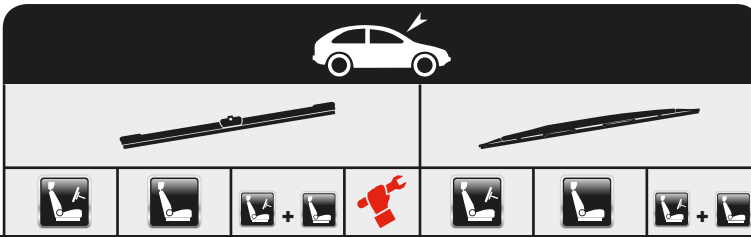

Special

Special

Special

CR3007

...PEUGEOT

3008 SUV (M_)	05/16→												
		AFR70	AFR40	AFR7040A	F								
4007 (GP_) Hybrid Blade	02/07→							AHR60	AHR50				
4008	05/12→							A60	A53				
+ Spoiler								AS60					
5008	06/09→												
		AFR80	AFL70	AFR8070A	A								
5008 II	12/16→												
		AFR70	AFR40	AFR7040A	F								
BIPPER Tepee	04/08→												
		AFR65	AFR48	AFR6548G	G								
EXPERT (224)	10/95→12/06							A65	A51				
+ Spoiler								AS65					
EXPERT Tepee (VF3V_)	01/07→							A70	A51				
+ Spoiler								AS70					
ION Hybrid Blade	11/10→												
x 1								AHR65					
PARTNER Combispace (5F)	05/96→12/15							A55	A55				
+ Spoiler								AS55		AS5555			
PARTNER Tepee	04/08→												
		AFR65	AFR40	AFR6540A	A								
RCZ	03/10→												
		AFR65	AFL65	AFU6565A	A								