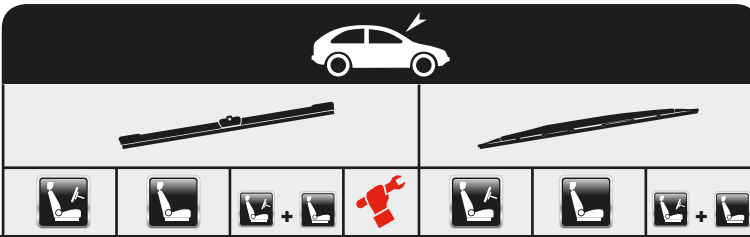

VOLVO

VOLVO										
C30	09/06→12/13									
+ Spoiler		AFR65	AFR50	AFR6550A	A					
C70 I Convertible	03/98→10/05					A53	A53			
+ Spoiler						AS53				
C70 I Coupe	03/97→09/02					A53	A53			
+ Spoiler						AS53				
C70 II Convertible	03/06→12/13									
		AFR65	AFR48	AFR6548A	A					
S40 I (VS)	07/95→06/04					A53	A51			
+ Spoiler						AS53				
S40 II (MS)	01/04→12/12									
→07/05		AFR65	AFR50	AFR6550A	E					
08/05→		AFR65	AFR50	AFR6550A	A					
S60 I	07/00→04/10									
→07/04						A60	A55			
→07/04 + Spoiler						AS60				
→07/04								ASC6055		
08/04→		AFR60	AFR55	AFR6055B	B					
S60 II	04/10→									
		AFR65	AFR50	AFR6550A	A					
S70 (LS)	11/96→11/00					A53	A53			
+ Spoiler						AS53				
S80 I (TS, XY)	05/98→02/08									
→07/04						A60	A55			
→07/04 + Spoiler						AS60				
→07/04								ASC6055		
08/04→		AFR60	AFR55	AFR6055B	B					
S80 II (AS)	03/06→									
		AFR65	AFR50	AFR6550A	A					
S90	11/96→12/98					A53	A53			
+ Spoiler						AS53				
S90 II	03/16→									
		AFR63	AFR50	AFR6050F	F					
V40 Estate (VW)	07/95→06/04					A53	A51		A41	→04/00
+ Spoiler						AS53				
V40 Hatchback	03/12→									
		AFR65	AFR48	AFR6548A	A				AF28X	
V50 (MW)	12/03→12/12									
→07/05		AFR65	AFR50	AFR6550A	E				A36	
08/05→		AFR65	AFR50	AFR6550A	A					

A CR1211 CR1206
B CR1211 CR1203 CR1214
C CR1211 CR1203 CR1214
D CR1208
E CR1202 CR1213
F CR1209
G CR1207
H Special
J Special
K Special
L Special
M CR3007